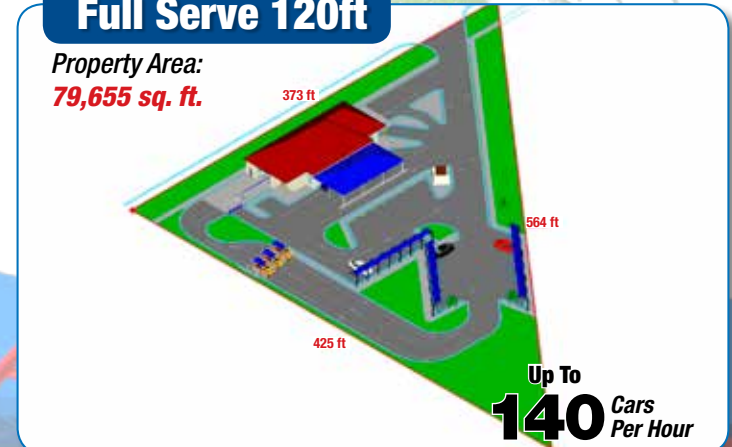

### Full Serve 60ft

Property Area:  
**26,000 sq. ft.**

### Full Serve 80ft

Property Area:  
**36,685 sq. ft.**

### Full Serve 100ft

Property Area:  
**36,000 sq. ft.**

### Full Serve 120ft

Property Area:  
**79,655 sq. ft.**

Watch new case studies online and subscribe to our YouTube channel  
[YouTube /sonnyscarwashfactory](https://www.youtube.com/channel/UC...)