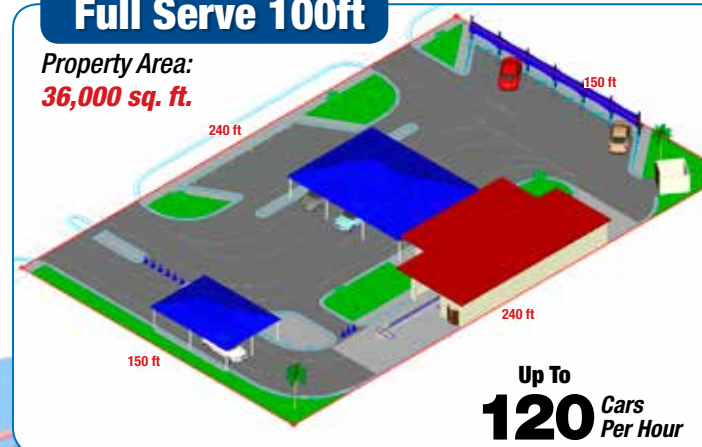

### Full Serve 60ft

Property Area:  
**26,000 sq. ft.**

### Full Serve 80ft

Property Area:  
**36,685 sq. ft.**

### Full Serve 100ft

Property Area:  
**36,000 sq. ft.**

### Full Serve 120ft

Property Area:  
**79,655 sq. ft.**

Watch new case studies online and subscribe to our YouTube channel  
[YouTube /sonnyscarwashfactory](https://www.youtube.com/channel/UC...)