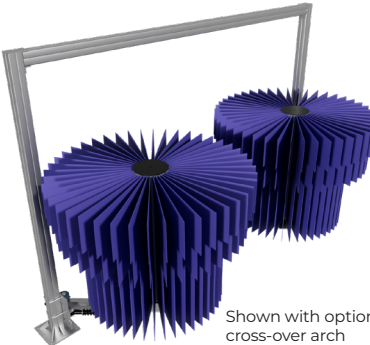

SFB Bottom Motor Side Washers

Sonny's SFB Bottom Motor Side Washers are unique in that they can mount underneath both Mitters and Top Brushes to increase wash capacity without increasing the tunnel length.

SFB Bottom Motor Side Washers

SFB 18 SIDE WASHER

SFB 21 SIDE WASHER

SFB 28 SIDE WASHER

Shown with optional cross-over arch

SFB 35 SIDE WASHER

Shown with optional cross-over arch

SFB 50 SIDE WASHER

Shown with optional cross-over arch

SFB 63 SIDE WASHER

SFB Bottom Motor Side Washer Configuration Options

SIDE WASHER DIMENSION + MATERIAL						FREE STANDING LEGS	
SFB 18in	SFB 21in	SFB 28in	SFB 35in	SFB 50in	SFB 63in	Hydraulic	Electric
●						\$8,835.00*	\$11,048.00*
	●					\$9,027.00*	\$11,025.00*
		●				\$10,784.00*	\$13,007.00*
			●			\$11,426.00*	\$13,867.00*
				●		\$14,945.00*	\$17,356.00*
					●	\$14,636.00*	\$16,946.00*