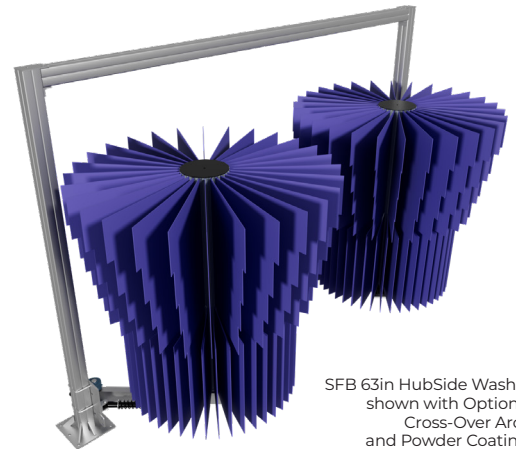

SFB Bottom Motor Side Washers

Sonny's SFB Bottom Motor Side Washers are unique in that they can mount underneath both Mitters and Top Brushes to increase wash capacity without increasing the tunnel length.

Features

- Spin against vehicle travel, opposite of our Wrap-Arounds allowing wash material to get into different areas for thorough cleaning.
- Near zero footprint - mount to the leg of an existing component or to a pedestal for easy freestanding installation.
- Adjustable shock absorbers for accurate pressure and material penetration.

Specifications

Footprint Length	74in	
Footprint Width	144in	
Vehicle Clearance	90in	
Water Inlet	1/2in	
Hydraulic Option	3GPM	6GPM
Electric Option	1HP 3-Phase/208-460V	

Material Options

Hush Brush Foam	Design that reduces noise and allows for better contact with the durability of NEOGLIDE® Foam Wash Material.
Permacolor®	The industry standard cloth. Durable, easy to clean, long-lasting and affordable.

SFB 63in HubSide Washer shown with Optional Cross-Over Arch and Powder Coating.

Hub Configuration

Side Washer	Hub	Slots
SF 18in	12in x 18in Unihub	32
SF 21in	12in x 21in Unihub	44
SF 28in	12in x 28in Unihub	66
SF 35in	12in x 35in Unihub	88
SF 50in	6in x 16in (Top) 12in x 28in (Bottom)	16 Top / 66 Bottom
SF 63in	6in x 35in Hub (Top) 12in x 28in (Bottom)	48 Top / 66 Bottom