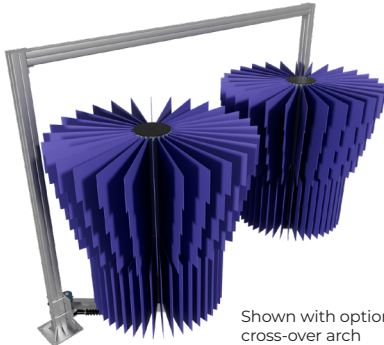

Shown with optional cross-over arch

SFB 63 SIDE WASHER

SFB Bottom Motor Side Washer Configuration Options

SIDE WASHER DIMENSION + MATERIAL						FREE STANDING LEGS	
SFB 18in	SFB 21in	SFB 28in	SFB 35in	SFB 50in	SFB 63in	Hydraulic	Electric
●						$8,835.00*	$11,048.00*
	●					$9,027.00*	$11,025.00*
		●				$10,784.00*	$13,007.00*
			●			$11,426.00*	$13,867.00*
				●		$14,945.00*	$17,356.00*
					●	$14,636.00*	$16,946.00*

FOR MORE CONFIGURATIONS NOT LISTED ABOVE CONTACT YOUR SONNY'S SALES REPRESENTATIVE

Material ID: BRUSH_BM

*All prices listed above include the NEOGLIDE® Hush material