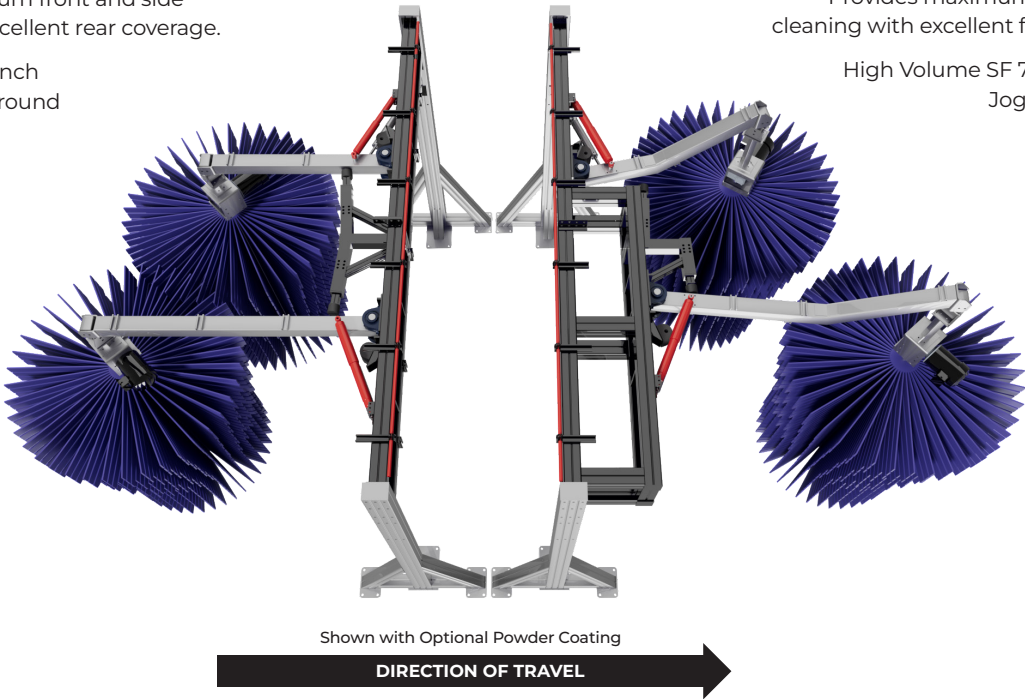

Provides maximum front and side cleaning with excellent rear coverage.

Standard SF 68 inch
Straight Wrap-Around

**Reverse Exit
Wrap-Around Washer**

Provides maximum rear and side cleaning with excellent front coverage.

High Volume SF 72 inch Double
Jog Wrap-Around

Sample Configuration

Wrap-Around Washer
SF 68 inch Straight Wrap-Around with NEOGLIDE® Plush and Hydraulic Motors
\$32,577.00

Side Brush + Mounting
TOTAL
\$32,577.00*