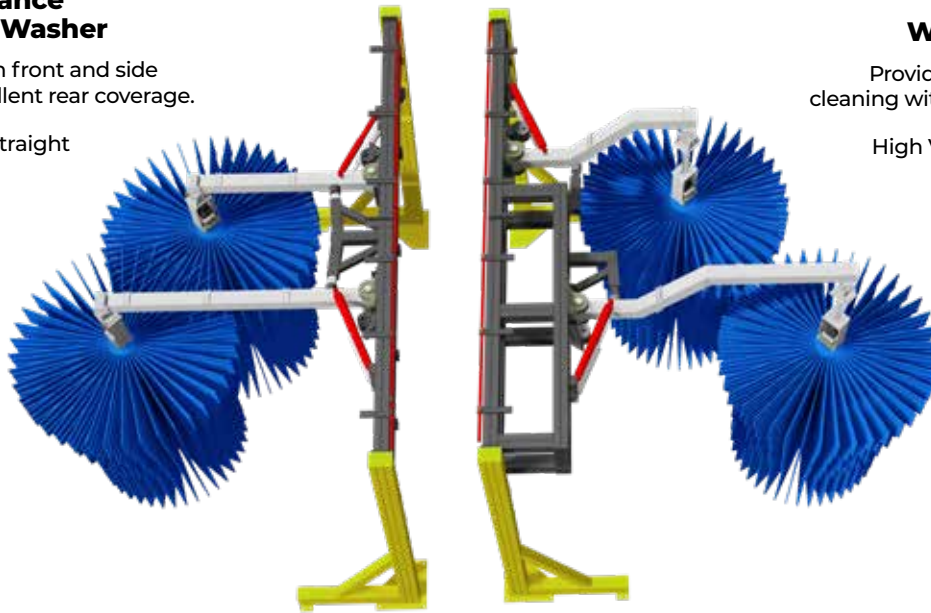

### Specifications

Wrap-Around	68In Straight	72In Double Jog
Footprint Length	114In	131In
Footprint Width	144In	144In
Unit Height	117In	128In
Vehicle Clearance	90In	90In
Water Inlet	1/2In	1/2In
Electric Option	1HP 3-Phase 208-460V	
Hydraulic Option	8GPM	

### Hub Configuration

Wrap-Around	68in Straight	72in Double Jog
Hub	6in	6in
Slots C-Channel	32 slots (NEOGLIDE/Cloth)	32 slots (NEOGLIDE/Cloth)
Slots 4-Key In	4 Slots (PermaColor)	4 Slots (PermaColor)

## Standard Entrance Wrap-Around Washer

Provides maximum front and side cleaning with excellent rear coverage.

Standard SF 68in Straight Wrap-Around

Shown with Optional Powder Coating

DIRECTION OF TRAVEL