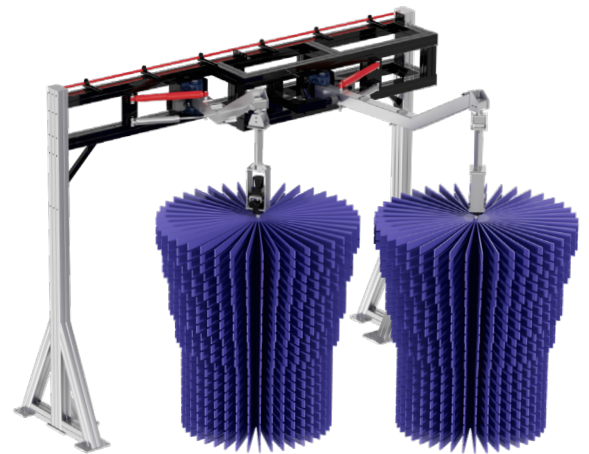

- Advanced hub design reduces weight and distributes pressure evenly to overlap wash motion on the back of the vehicle.
- Offset injection molded rings allow individual NEOGLIDE Plush Brush sections to be replaced in minutes to extend brush life.
- Double tapered roller bearings with spring loaded bumpers for smooth consistent wash quality with less maintenance.

Specifications

Wrap-Around	68In Straight	72In Double Jog
Footprint Length	114in	131in
Footprint Width	144in	144in
Unit Height	117in	128in
Vehicle Clearance	90in	90in
Water Inlet	1/2in	1/2in
Electric Option	1HP 3-Phase 208-460V	
Hydraulic Option	8GPM	

Material Options

NEW! NEOGLIDE® Plush Brush

Sonny's New NEOGLIDE Plush Brush for Wraps, features offset injection molded rings that make the brush quieter and denser for superior wash performance. It won't flip mirrors and individual sections can be replaced in minutes to extend brush life.

DoubleJog Entrance Wrap-Around Shown with Optional Powder Coating

Hub Configuration

Wrap-Around	68in Straight	72in Double Jog
Hub	7.5in	7.5in
Slots C-Channel	22 slots (NEOGLIDE/Cloth)	22 slots (NEOGLIDE/Cloth)
Slots 4-Key In	4 Slots (PermaColor)	4 Slots (PermaColor)