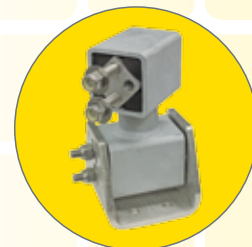

Car Wash Wrap-Around Washers

Wrap-Around Washers

SONNY'S Wrap-Around Washers feature our exclusive Restrict-O-Flex™ Coupler and dampening system that delivers precision cleaning and safe navigation around mirrors, antennas, and rear wiper blades. Narrow 6-inch UniHub design simplifies maintenance, reduces weight, and distributes pressure evenly for safer, more effective cleaning. SONNY'S Wraps are available in entrance and exit configurations with straight arms and 68in hubs, or our high volume "Big Man" 72in hubs with DoubleJog arms that help eliminate manual prepping at conveyor speeds approaching 200 cars per hour.

- Durable QuadX aluminum frame
- Long lasting double roller bearings
- Pneumatic retract cylinder
- Spring loaded bumpers & stabilizer shocks
- Water manifold & foam applicator
- Shown with optional powder coating

What's so special about our exclusive Restrict-O-Flex™ coupler?

It delivers precision control for safer navigation and better cleaning and requires no lubrication!

Electric or Hydraulic
Drive to Meet Your
Requirements

FoundationFrame
Attachments to Grow With
Your Business

LifeTime Limited Weldment
Warranty for Generations
to Come

CALL: 800-327-8723

FAX: 800-495-4049

www.SonnysDirect.com

All prices & availability subject to change without notice.

For complete information on
SONNY'S Car Wash Equipment
view our Tunnel Systems &
Equipment Catalog

SONNY'S
The CarWash Factory

The Tunnel Experts™