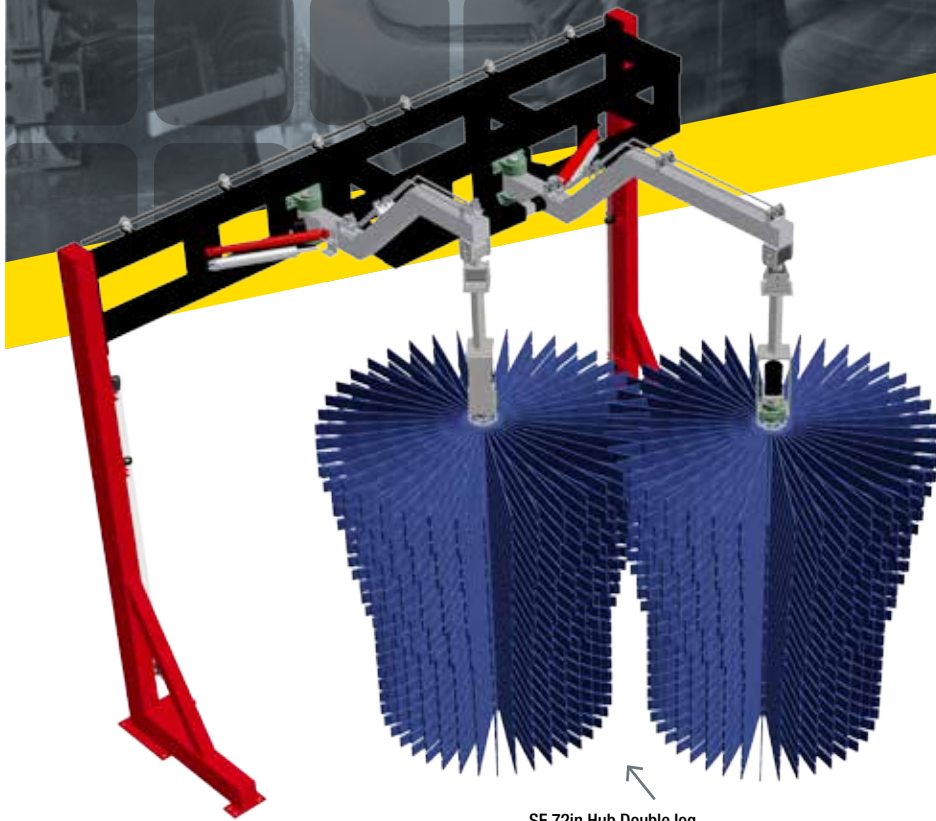

Car Wash Wrap-Around Washers

SF 72in Hub DoubleJog
Wrap-Around Washer

Wrap-Around Washers

SONNY'S Wrap-Around Washers feature our exclusive Restrict-O-Flex™ Coupler and dampening system that delivers precision cleaning and safe navigation around mirrors, antennas, and rear wiper blades. Narrow 6-inch UniHub design simplifies maintenance, reduces weight, and distributes pressure evenly for safer, more effective cleaning. SONNY'S Wraps are available in entrance and exit configurations with straight arms and 68in hubs, or our high volume "Big Man" 72in hubs with DoubleJog arms that help eliminate manual prepping at conveyor speeds approaching 200 cars per hour.

- Durable QuadX aluminum frame
- Long lasting double roller bearings
- Pneumatic retract cylinder
- Spring loaded bumpers & stabilizer shocks
- Water manifold & foam applicator
- Shown with optional powder coating

What's so special about our exclusive Restrict-O-Flex™ coupler?

It delivers precision control for safer navigation and better cleaning and requires no lubrication!

Electric or Hydraulic
Drive to Meet Your
Requirements

Provides maximum rear and side cleaning with excellent front coverage.

Reverse Exit Wrap-Around Washer

Provides maximum front and side cleaning with excellent rear coverage.

Standard SF 68in Straight Wrap-Around (DoubleJog Wrap Also Available)