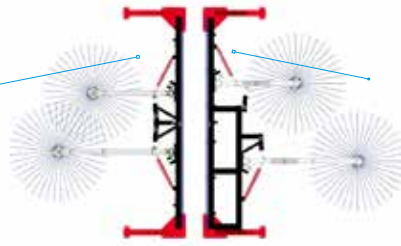

Wrap-Around Washers

Standard Entrance Jog Wrap-Around Washer

Reverse Exit Wrap-Around Washer

Standard SF 68in Straight Wrap-Around (DoubleJog Wrap Also Available)

High Volume SF 72in DoubleJog Wrap-Around (Straight Wrap Also Available)

Vehicle Travel →

SF 68in Straight Wrap-Around Washer

All Wraps Include:

- All water solenoids & air kits
- Water manifolds
- Drive motor selected
- DS/PS foam tube applicators
- Pneumatic retract controls

All Wraps Require:

- Motor controls or hydraulic power pack depending on drive selection
- Chemical dispensing system

Optional on Any Wrap:

- Powder coating (as shown)
- FoamGlo applicators

Description	Material	with Standard Foamer			(2) Zero degree FoamGlo Upgrade
		Hydraulic	Electric Flender Style	Electric Winsmith Style	
SF 68in Straight - Entrance or Exit Wraps	with PermaColor	$19,999.00	$22,299.00	$21,985.00	$808.00
	with NeoGlide Hush	$20,546.00	$24,373.00	$22,531.00	$808.00
	with Alcantara 70in	$22,175.00	$24,473.00	$24,159.00	$808.00

Material ID: BRUSH_WRAP

SF 72in DoubleJog Wrap-Around Washer

Increase your capability to wash tall vehicles and reduce striping with SONNY'S SF 72in DoubleJog Wraps. Tall 72 inch hubs provide better coverage and cleaning on a broader range of vehicles and DoubleJog arms with exclusive Restrict-O-Flex Coupler combine to safely eliminate manual prepping at conveyor speeds approaching 200 cars per hour.

Description	Material	with Standard Foamer			(2) Zero degree FoamGlo Upgrade
		Hydraulic	Electric Flender Style	Electric Winsmith Style	
SF 72in DoubleJog - Entrance or Exit Wraps	with PermaColor	$21,844.00	$23,869.00	$23,555.00	$808.00
	with NeoGlide Hush	$22,348.00	$24,373.00	$24,059.00	$808.00
	with Alcantara 70in	$23,920.00	$25,945.00	$25,631.00	$808.00

Material ID: BRUSH_WRAP

Protect & beautify your equipment with optional powder coating. Call for pricing.

For in-depth information about this product, watch video at www.sonnysdirect.com

SF 68in Hub Straight-Arm Entrance Wrap

SF 68in Hub Straight-Arm Exit Wrap

SF 72in Hub DoubleJog-Arm Entrance Wrap

SF 72in Hub DoubleJog-Arm Exit Wrap

Specifications

	SF 68in Straight		SF 72in DoubleJog	
	Inches	Metric	Inches	Metric
Footprint Length	117in	2.972m	135in	3.429m
Footprint Width	144in	3.658m	144in	3.658m
Unit Height	117in	2.972m	125in	3.175m
Vehicle Clearance	90in	2.286m	90in	2.286m
Water Inlet	1/2in	13mm	1/2in	13mm
Electric Option	1HP 3-Phase 208-460V per Motor			
Hydraulic Option	8GPM Per Motor			

Hub Configuration

	SF 68in Straight		SF 72in DoubleJog	
	Inch	Metric	Inch	Metric
Hub	6in	152mm	6in	152mm
Slots: C-Channel	32 slots (NeoGlide/Cloth)			
Slots: 4-Key In	28 slots (PermaSoft)			

CALL: 800-327-8723

FAX: 800-495-4049

www.SonnysDirect.com

© 2016 SONNY'S Enterprises, Inc.

All prices & availability subject to change without notice.

For complete information on SONNY'S Car Wash Equipment view our Tunnel Systems & Equipment Catalog

SONNY'S
The Car Wash Factory

The Tunnel Experts™