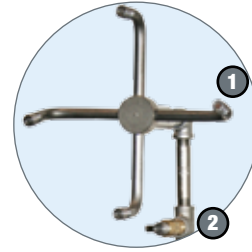

Fixed Mirror Rinse

Completely removes detergent residue resulting in better drying, foam free mirrors, and increased customer satisfaction.

- Includes (6) 1/4in brass flat fan nozzles that direct water to rinse detergent from mirrors.
- Swivel joint provides complete adjustability to aim MANIFOLD according to vehicle size and type.

SONNY'S
The CarWash Factory

The Tunnel Experts™

Octopus Mirror Blaster

Conserve rinse water and blast detergent from mirrors with SONNY'S Mirror Blaster with Turbo Nozzles.

- Includes:**
• Zero degree nozzles
- Requires:**
• High pressure pump station

Description	Frame Mount	Pendulum Arm Mount
Octopus Mirror Blaster	\$1,459.00	\$1,769.00

1. Includes (16) zero degree, 1/8in spray nozzles mounted on 4 swivel t-bars.

2. Includes (2) zero degree, 1/4in spray nozzles mounted on center tee fitting.