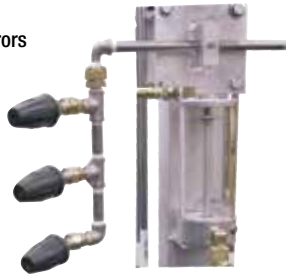

Includes (6) turbo nozzles featuring precision ceramic orifice and matching seat.

Swivel joint (10004384) provides complete adjustability to aim MANIFOLD according to vehicle size and type.

Swivel joint (10003560) provides complete adjustability to aim NOZZLE according to vehicle size and type.

*Specify 3.5GPM, 4GPM or 4.5GPM on your Turbo Nozzles

Rainbar Mirror Rinse

Completely removes detergent residue resulting in better drying, foam free mirrors, and increased customer satisfaction.

Use with high-pressure water for maximum performance!

1. **Requires:**
   • High pressure pump station (only if used with high pressure)

Description	High Pressure*	City Pressure
Rainbar Mirror Rinse	$480.00	$480.00

Material ID: MIRROR_RINSE

Water Specifications:	Each Manifold @ 40PSI 1GPM