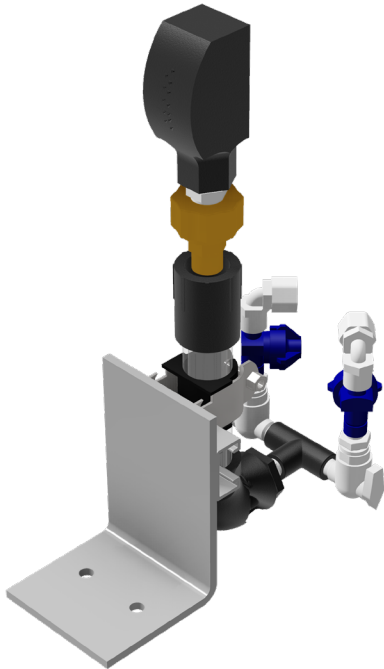

Specifications

Inlet	(2) 3/8in Tube O.D.
Outlet	(1) 1/4in MPT
Nozzle Driver Side	80° / #20
Nozzle Passenger Side	65° / #20
Material	Thermoplastic Fittings

Foaming Chemical Tire Applicators

Item No.	Description	Price
20017412	Chemical Tire Applicator Driver and Passenger Side Set of 2, Inlet (2) 3/8in Tube O.D. Outlet (1) 1/4in MPT	\$730.24

Call 1-800-327-8723 to Order

Join Sonny's
OneWash
and Save

Get Exclusive Member Benefits!
SonnyDirect.com/onewash

12-Hole Foaming Showerhead Chemical Tire Applicator

Work in conjunction with high pressure and wheel brushes to deliver clean wheels, less maintenance, and chemical expenses. Multiple manifold designs are available depending on the type of chemistry, speed of the conveyor, and amount of dwell time you have at your wash.

- Delivers a wide pattern to cover tires & wheels
- Foam increases dwell time for better results
- Each tree includes showerhead manifold, mounting bracket, foam generator, and check valves
- Applicator pump and activation sold separately

Description	Price
12-Hole Shower Head Foaming Chemical Tire Applicators	\$250.00

Material ID: TIRE_APPLICATORS

Cone Nozzle Non-Foaming Chemical Tire Applicator

- Used with heated chemicals to target the wheel with a full cone pattern
- Each tree includes nozzle, mounting bracket, and check valves
- Applicator pump and activation sold separately
- Stainless Steel