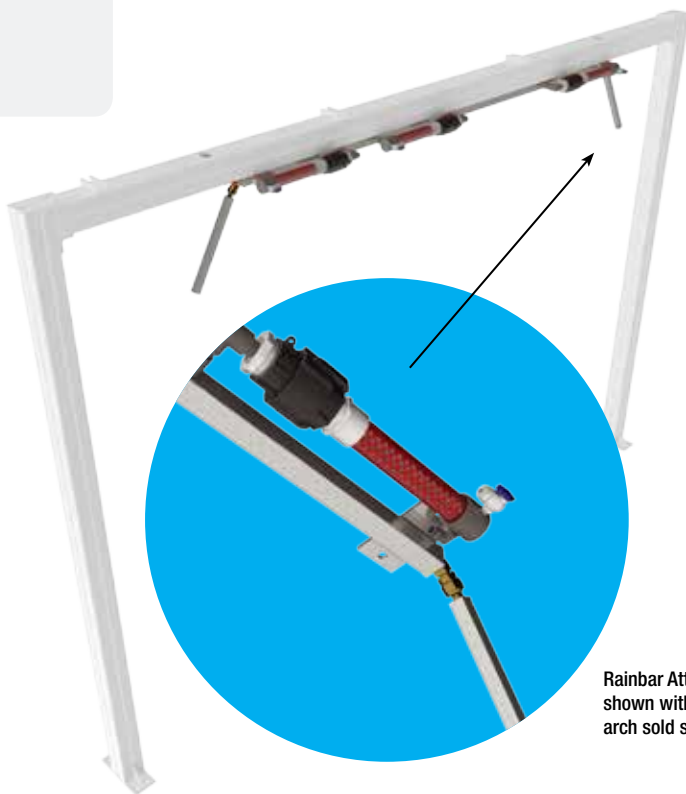

# Foaming Rainbar Foaming Sheet Applicator

Rainbar Attachment shown with wings, arch sold separately.

## Why Choose SONNY'S Foaming RainBar Applicator?

SONNY'S RainBar Applicator delivers complete coverage and a great customer experience while reducing the amount of foam on the vehicle surface to control costs and improve rinsing.

- **Precision RAIN foam ports** cut through turbulence to deliver full coverage.
- **Reduce maintenance, chemistry costs, and improve foaming action** with included patent pending Quick-Release foam generators.
- **Supports single or triple color** foam applications!
- **ONLY 2 inches wide** to fit in tight spaces with included mounting brackets.

### Requires:

- Graco Pump Station for Single Color
- OR G57/Dosatron Single, Dual, or Triple Pump Stations