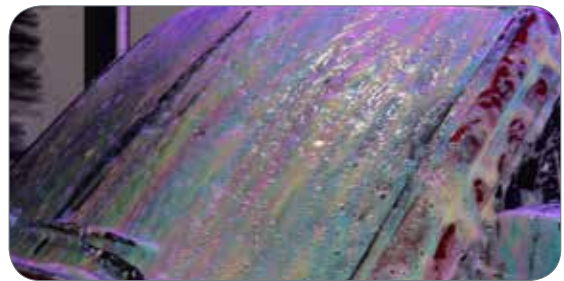

# Foaming Rainbar Foaming Sheet Applicator

Rainbar Attachment shown with wings, arch sold separately.

## Why Choose SONNY'S Foaming RainBar Applicator?

SONNY'S RainBar Applicator delivers complete coverage and a great customer experience while reducing the amount of foam on the vehicle surface to control costs and improve rinsing.

- **Precision RAIN foam ports** cut through turbulence to deliver full coverage.
- **Reduce maintenance, chemistry costs, and improve foaming action** with included patent pending Quick-Release foam generators.
- **Supports single or triple color** foam applications!
- **ONLY 2 inches wide** to fit in tight spaces with included mounting brackets.