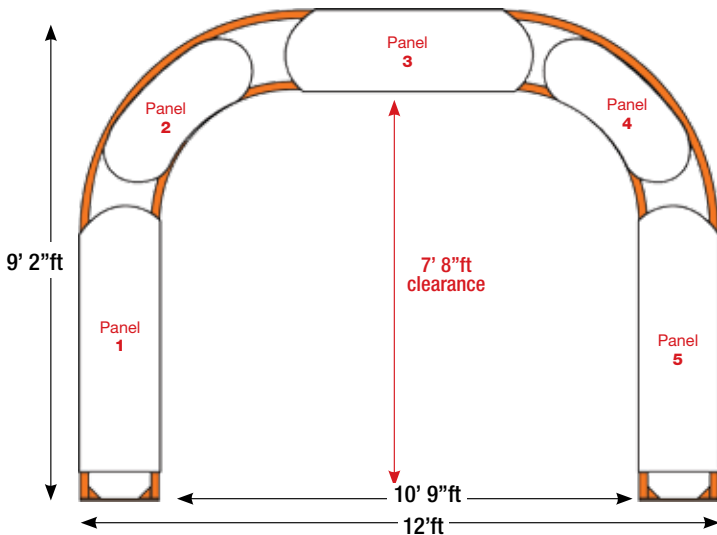

Dimensional Entrance Arch

Dimensional Grand Entrance Arch

SONNY'S Illuminated Lava Shield & Total Shine Grand Entrance Arch

Take your car wash to a whole new level with our NEW Illuminated Grand Entrance Arch. Promote your additional services in a "Grand Way" while giving your customers a bright, colorful introduction to the car wash experience. The illuminated panels are retrofitable to your existing rolled assembly arch. Get one illuminated panel or the whole set – your choice. Easy to install and completely pre-wired.

Description	Price
Grand Entrance Arch, Rolled Assembly (Panels Not Included)	CALL

Description	Price
Top Panel Illuminated	CALL
Top Panel Non-Illuminated	CALL
Side Panel Illuminated	CALL
Side Panel Non-Illuminated	CALL
Corner Panel Non-Illuminated	CALL