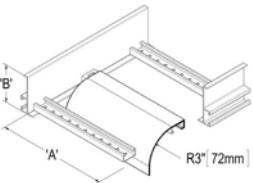

**Elbow Tray**

Item #	Description	A	R	Price ea.
40011521	RangeRack, Horizontal 90° Elbow Tray	18in	12°	\$201.50

**Hardware Needed:**

- 40011478 (2)
- 40011480 (4)
- 40011481 (4)
- 10001115 (4)

**Horizontal Cross Tray**

Item #	Description	A	B	R	Price ea.
40011522	RangeRack, Horizontal Cross Tray	18in	18in	12°	\$366.75

**Hardware Needed:**

- 40011478 (8)
- 40011480 (16)
- 40011481 (16)
- 10001115 (16)

**Horizontal Tee Tray**

Item #	Description	A	B	R	Price ea.
40011525	RangeRack, Horizontal Tee Cable Tray	18in	18in	12°	\$296.50

**Hardware Needed:**

- 40011478 (8)
- 40011480 (12)
- 40011481 (12)
- 10001115 (12)

**Dropout**

Item #	Description	A	B	R	Price ea.
40011523	RangeRack, Dropout	17-3/4in	1.63in	90°	\$26.92