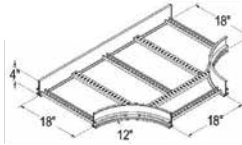

40011525

Choose Sonny's Cable Tray

Sonny's Cable Tray Systems & Aftercare Cells

Aluminum cable tray systems are ideal for organizing all your hydraulic, air tubing, and water lines. Extends the time between line replacements by preventing kinking, and excessive wear and tear due to vibration, rubbing and chafing. The lightweight aluminum cable tray system is both strong and easy to install. Aluminum cable tray has excellent corrosion resistance in many chemical environments.

Item #	Description	Price
40011476	Cable Tray, 4 X 18 X 120, 12in Spacing	$202.50
40011521	Cable Tray, Horizontal 90° Elbow Tray	$201.50

Item #	Description	Price
40011908	Horizontal Mini Tee Cable Tray	$125.00
40011909	Horizontal Mini Cross Tray	$125.00
40011522	Horizontal Cross Tray	$366.75
40011525	Horizontal Tee Cable Tray	$296.50
40011523	Tray Dropout	$26.92
20013435	Jimmy Bracket 16in X 24in No Unistrut	$49.75
40011910	Wall/Panel Bracket	$75.00
40011479	End-Wall Bracket, 18in Wide	$23.75
40011478	Channel Coupling, 2 Holes 1/8in Material	$4.75
40011773	Bolt, 5/16-18 x 3/4 SS, BB210-SS	$0.44
40011772	Spring Nut, 5/16in SS BB200-SS	$1.80
40011482	J-Bolt 3/8in x 3-3/4in ZC for 4 & 6in H	$5.79
40011477	Hanger Angle Standard, 3/16in Material	$3.79
40011774	Washer, Flat 5/16in SS BB220-SS	$0.14