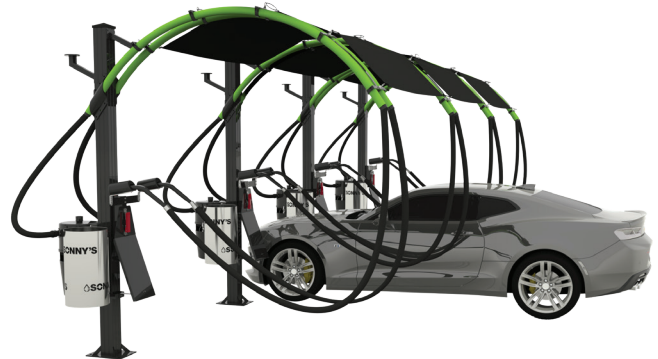

Provide Customers With A Comfortable Environment

Sonny's Vacuum Boom Accessories

Sonny's Vacuum Canopies are the perfect solution to all your vacuuming needs. It's simple design allows for easy installation and maintenance. Customers will have easy access to your vacuum stations and all the useful vacuum accessories they will enjoy and appreciate!

Standard Fabric Colors

Special Order Fabric Colors

Double-Drop, VAC2500, & 65° Vacuum Boom Accessories

Attachment Points	Center to Center Distance	Angle to Curb	Color	Price
6 Point Used on Standard Canopy Boom	11ft	52°	Standard	1,050.00
			Special Order	1,313.00
		90°	Standard	945.00
			Special Order	1,188.00
	12ft	52°	Standard	1,208.00
			Special Order	1,510.00
		90°	Standard	1,103.00
			Special Order	1,339.00

Attachment Points	Center to Center Distance	Angle to Curb	Color	Price
10 Point Used on Double Drop Canopy Boom	11ft	52°	Standard	1,155.00
			Special Order	1,444.00
		90°	Standard	945.00
			Special Order	1,182.00
	12ft	52°	Standard	1,313.00
			Special Order	1,602.00
		90°	Standard	998.00
			Special Order	1,339.00

Vacuum Boom LED Lighting

Weather resistant, bendable LED design for bright uniform lighting

- Bendable
- White LED Tube 40 Watt Brightness
- Includes: 8ft Power Cable Direct Feed
- IP67 Waterproof Rating