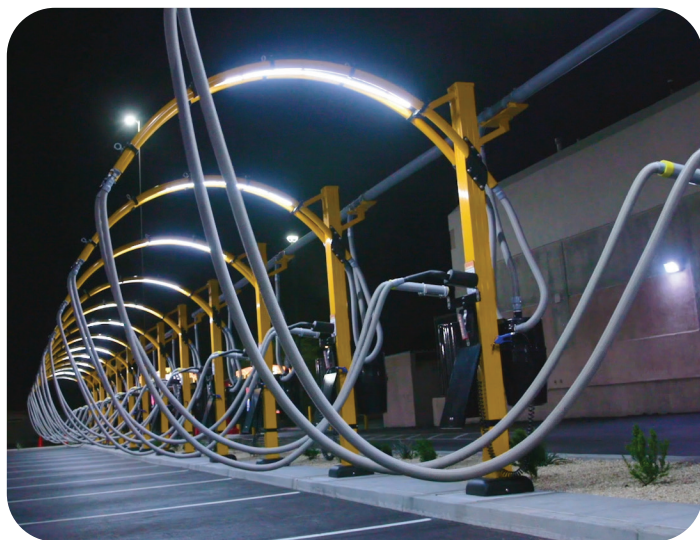

Standard Fabric Colors

Special Order Fabric Colors

Double-Drop, VAC2500, & 65° Vacuum Boom Accessories

Attachment Points	Center to Center Distance	Angle to Curb	Color	Price
6 Point Used on Standard Canopy Boom	11ft	52°	Standard	1,050.00
			Special Order	1,313.00
		90°	Standard	945.00
			Special Order	1,188.00
	12ft	52°	Standard	1,208.00
			Special Order	1,510.00
		90°	Standard	1,103.00
			Special Order	1,339.00

Attachment Points	Center to Center Distance	Angle to Curb	Color	Price
10 Point Used on Double Drop Canopy Boom	11ft	52°	Standard	1,155.00
			Special Order	1,444.00
		90°	Standard	945.00
			Special Order	1,182.00
	12ft	52°	Standard	1,313.00
			Special Order	1,602.00
		90°	Standard	998.00
			Special Order	1,339.00

Vacuum Boom LED Lighting

Weather resistant, bendable LED design for bright uniform lighting

- Bendable
- White LED Tube 40 Watt Brightness
- Includes: 8ft Power Cable Direct Feed
- IP67 Waterproof Rating