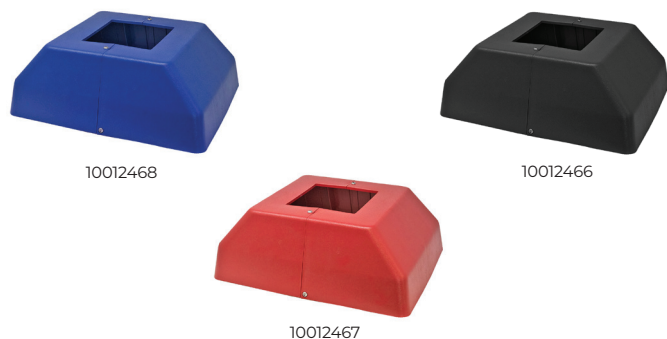

10012468

10012466

10012467

Item No.	Description	Price
10012468	Vacuum Post Foot Cover Set with Hardware, Blue	$88.79
10012467	Vacuum Post Foot Cover Set with Hardware, Red	$88.79
10012466	Vacuum Post Foot Cover Set with Hardware, Black	$88.79