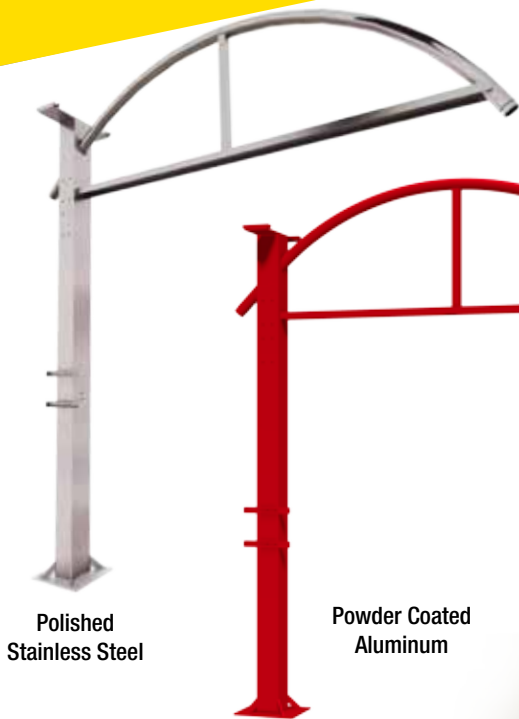

Car Wash Vacuum System Canopy BOOMS

SONNY'S Vacuum System Canopy Booms

SONNY'S Vacuum Booms are the perfect solution to all your vacuuming needs. It's simple design allows for easy installation and maintenance.

- Customers have easy access to your vacuum stations.
- Boom design keeps hoses securely off the ground for better access to both sides of the vehicle while reducing wear and tear.
- Multiple attachment options for mat holders, trash receptacles, and LED lights.
- Optional Cyclone Trash separators can be installed at each vacuum boom to prevent clogged lines.
- Booms are available in both Polished Stainless Steel and Powder Coated Aluminum.

Polished
Stainless Steel

Powder Coated
Aluminum

Powder coating color options

Description	Price ea.	Introductory Offer*
Vacuum Canopy Boom Stainless Steel	\$2,522.00	\$2,299.00
Vacuum Canopy Boom with Powder Coating	\$1,860.00	

SONNY'S
The CarWash Factory

The Tunnel Experts™

Vacuum Boom Drop Kits and Attachments

Select Your Vacuum Drop Kits

Description	Crevice Tool	Express Claw
Single Vacuum Drop Kit* Includes: (1) inlet valve (1) hose valves (1) cuff (1) swivel cuff (1) tool & holster selected	\$90.52	\$108.57
Dual Vacuum Drop Kit* Includes: (1) double Y adapter (2) inlet valves (2) hose valves (2) cuffs (2) swivel cuffs (2) tools & holsters selected	\$310.36	\$346.46
1-1/2in Vacuum Hose (Box) Requires 1 Box of hose for every 3 booms		\$31.22
2in Vacuum Hose (Box) Requires 1 Box of hose for every 3 booms		\$51.79