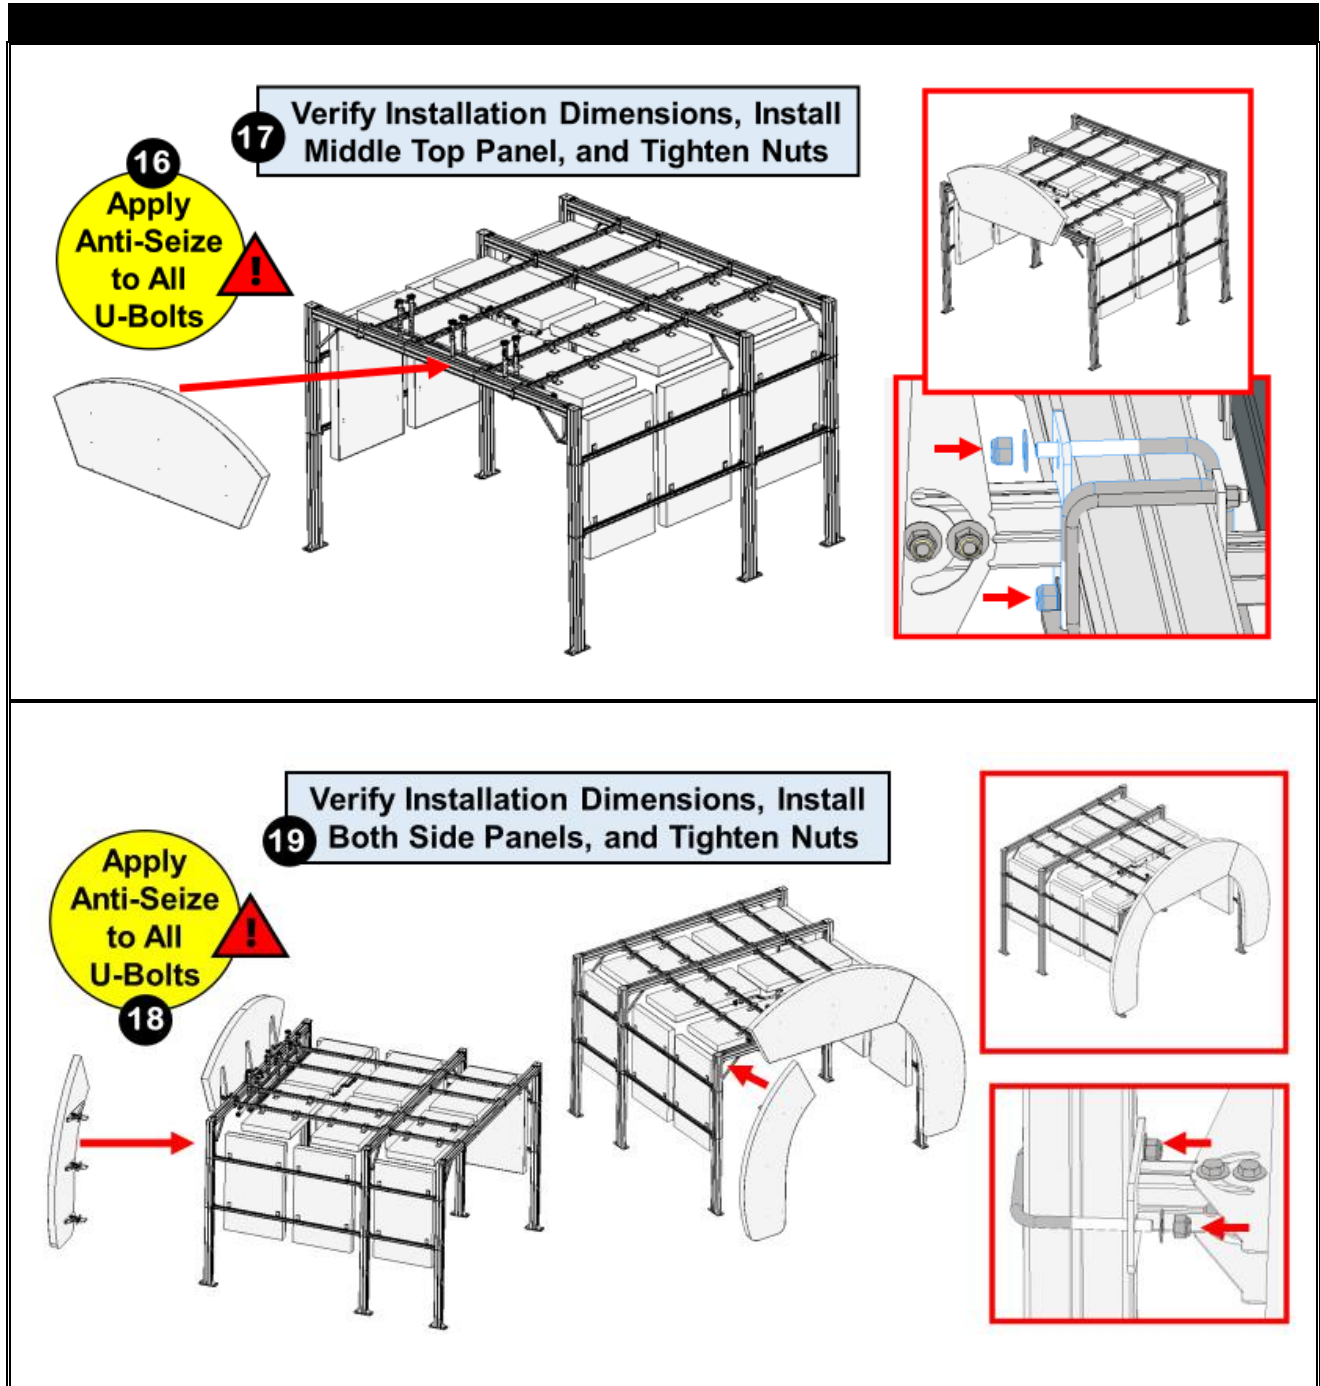

ARCADE ARCH INSTALLATION

ARCADE ARCH INSTALLATION

20 Make Sure ALL 3 Panels Align With Each Other

21 Verify Frame is Leveled & Squared

22 Install the Rest of the Concrete Anchors on Both Sides

1/2" Nut
1/2" Flat Washer
Frame Leg
4.5" Concrete Anchor