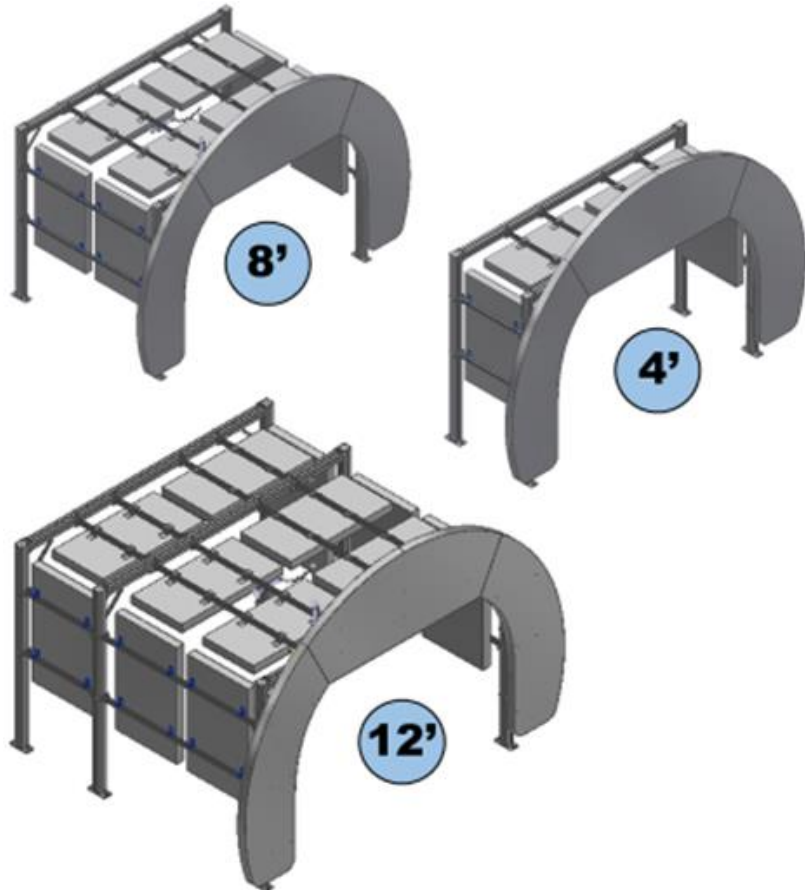

Work Force
2 to 3
Technicians

Installation
3 to 4 Hours

Technical Support
800-327-8723

Emergency

Register Warranty
SonnysDirect.com
Support Tab

Owner's Manual

Arcade Arch

- 1 Checklist
- 2 Installation Dimensions
- 3 Installation Instructions