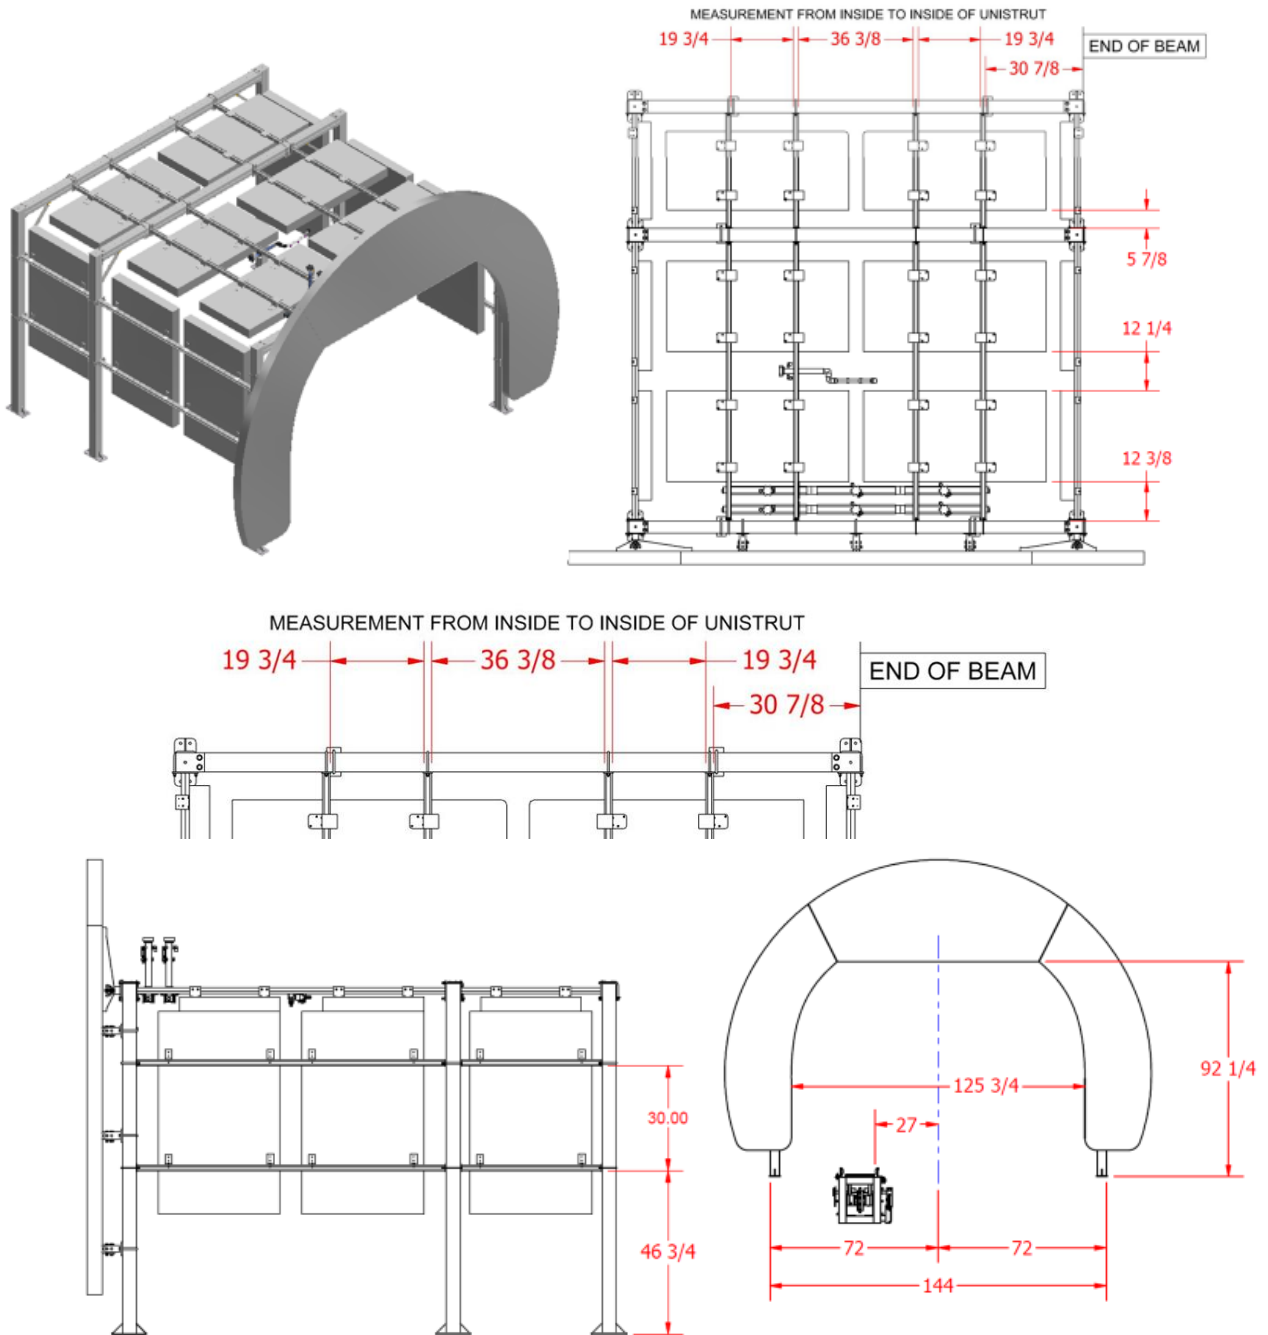

INSTALLATION DIMENSIONS

Sonny's, Sonny's The CarWash Factory and Diamond Shine are registered trademarks of Sonny's Enterprises LLC
Mr. Foamer is a trademark of Mr. Foamer LLC
Products mentioned herein are for identification purposes only and may be registered trademarks of their respective companies. All other brand names, trademarks or registered trademarks are the property of their respective owners.

© 2023 SONNY'S The CarWash Factory®. All Rights Reserved. SonnysDirect.com
This document is confidential and proprietary to SONNY'S and cannot be used, disclosed, or published without prior written consent. Content, prices, and availability subject to change without notice. All brand names, trademarks or registered trademarks are the property of their respective owners. **Sonny's CarWash Signage by Mr. Foamer, MrFoamer.com**