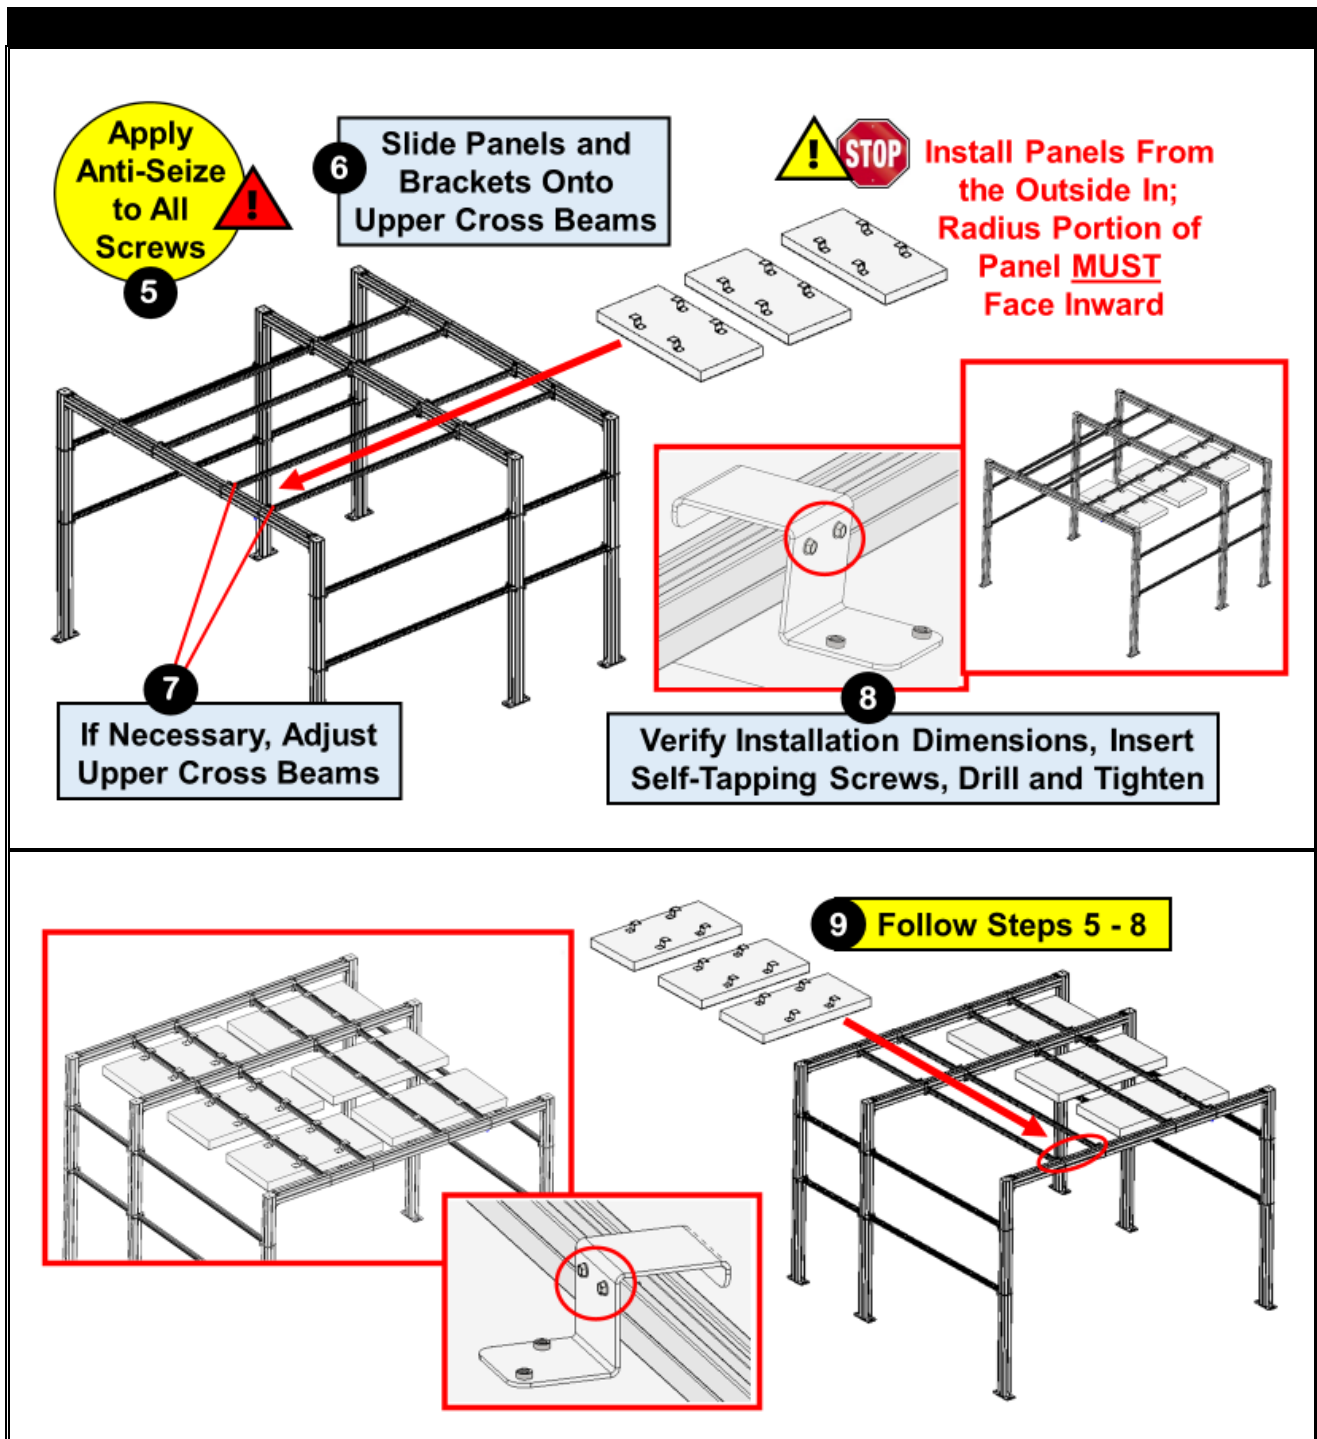

ARCADE ARCH INSTALLATION