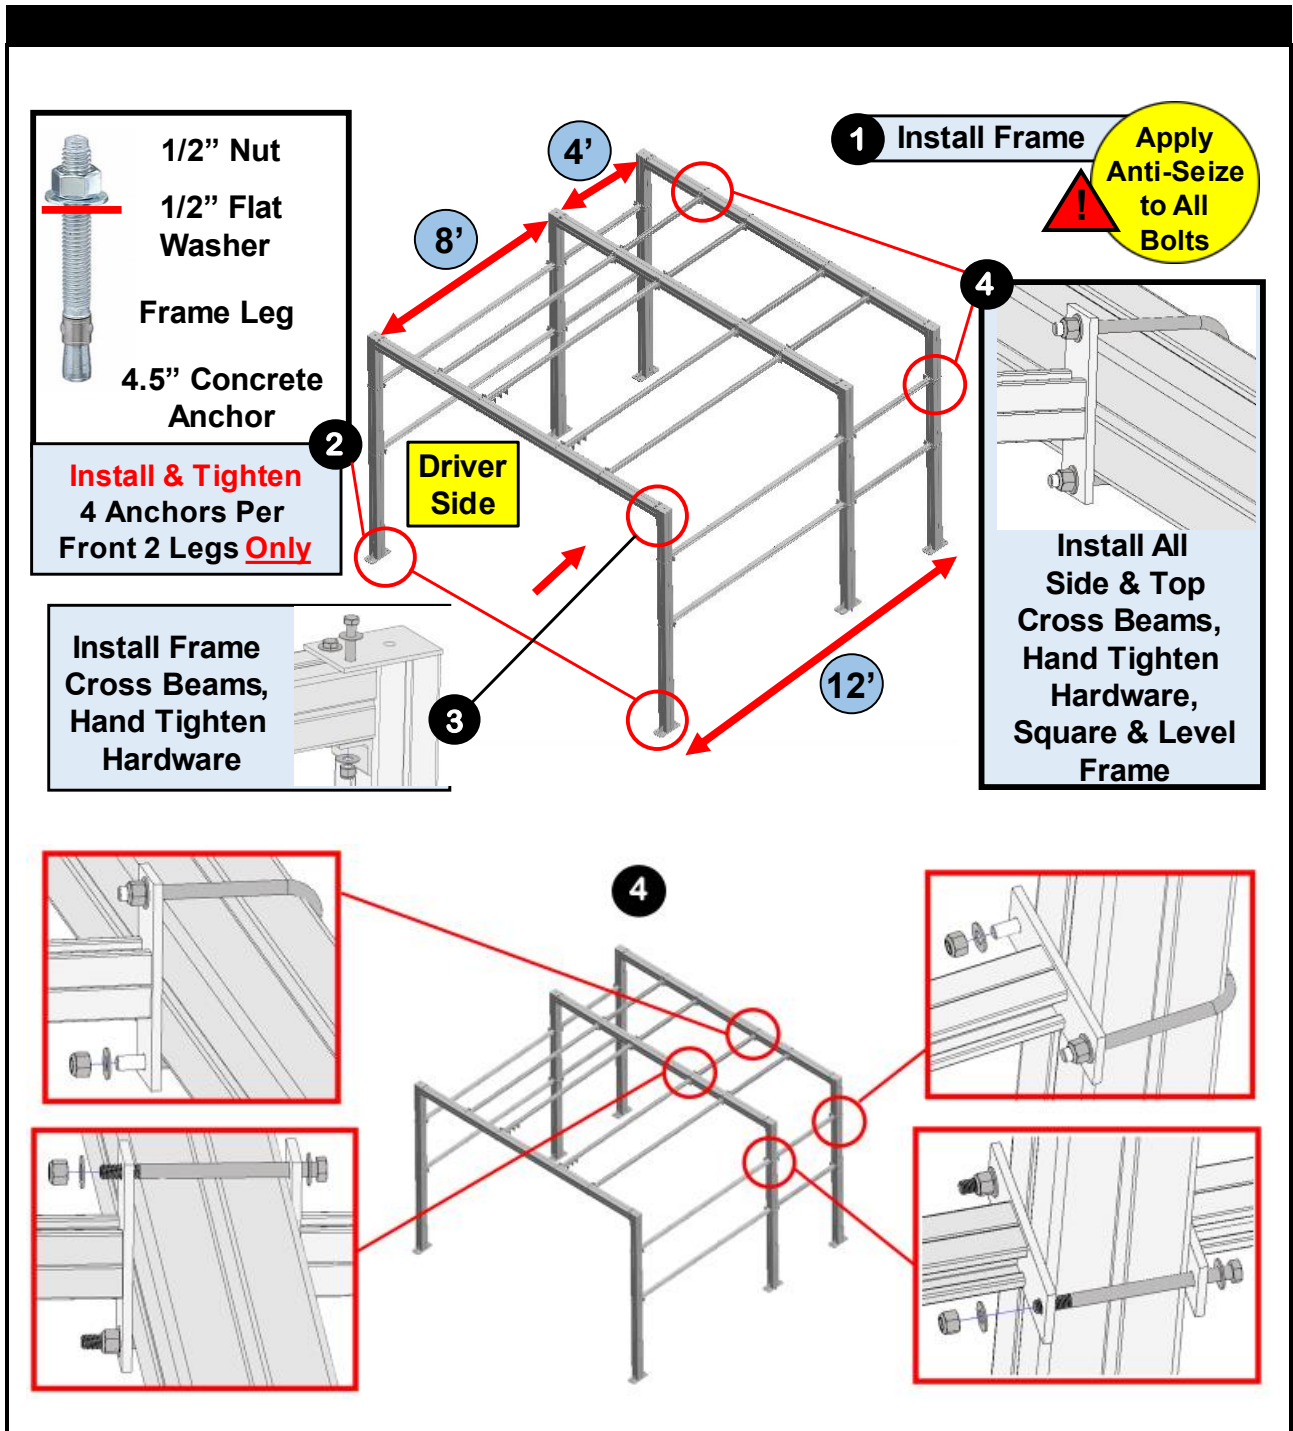

ARCADE ARCH INSTALLATION

© 2023 SONNY'S The CarWash Factory®. All Rights Reserved.

SonnysDirect.com

This document is confidential and proprietary to SONNY'S and cannot be used, disclosed, or published without prior written consent. Content, prices, and availability subject to change without notice. All brand names, trademarks or registered trademarks are the property of their respective owners. **Sonny's CarWash Signage by Mr. Foamer, MrFoamer.com**