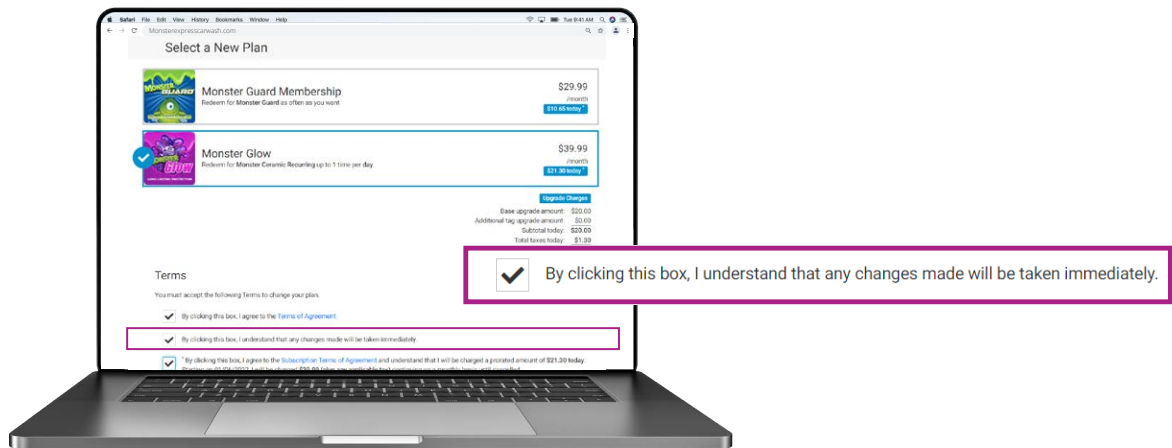

POS 21.8

What's New!

Ecommerce Upgrade/Downgrade Disclaimer

Your Ecommerce customers will now automatically be prompted to acknowledge when upgrading or downgrading their account, changes will take effect immediately and not at the end of the period. This ensures your customers understand the terms of the changes avoiding confusion.