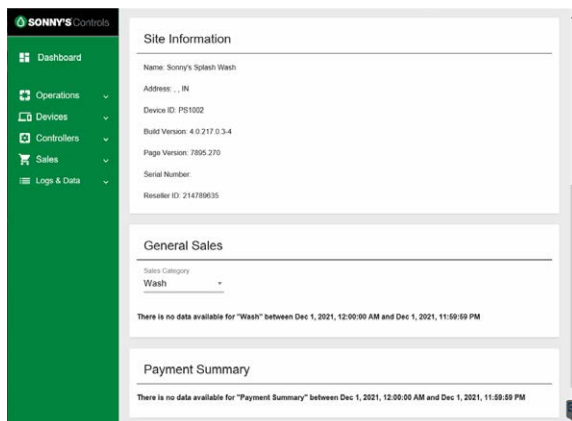

POS 21.8

What's New!

Ecommerce Upgrade/Downgrade Disclaimer

Your Ecommerce customers will now automatically be prompted to acknowledge when upgrading or downgrading their account, changes will take effect immediately and not at the end of the period. This ensures your customers understand the terms of the changes avoiding confusion.