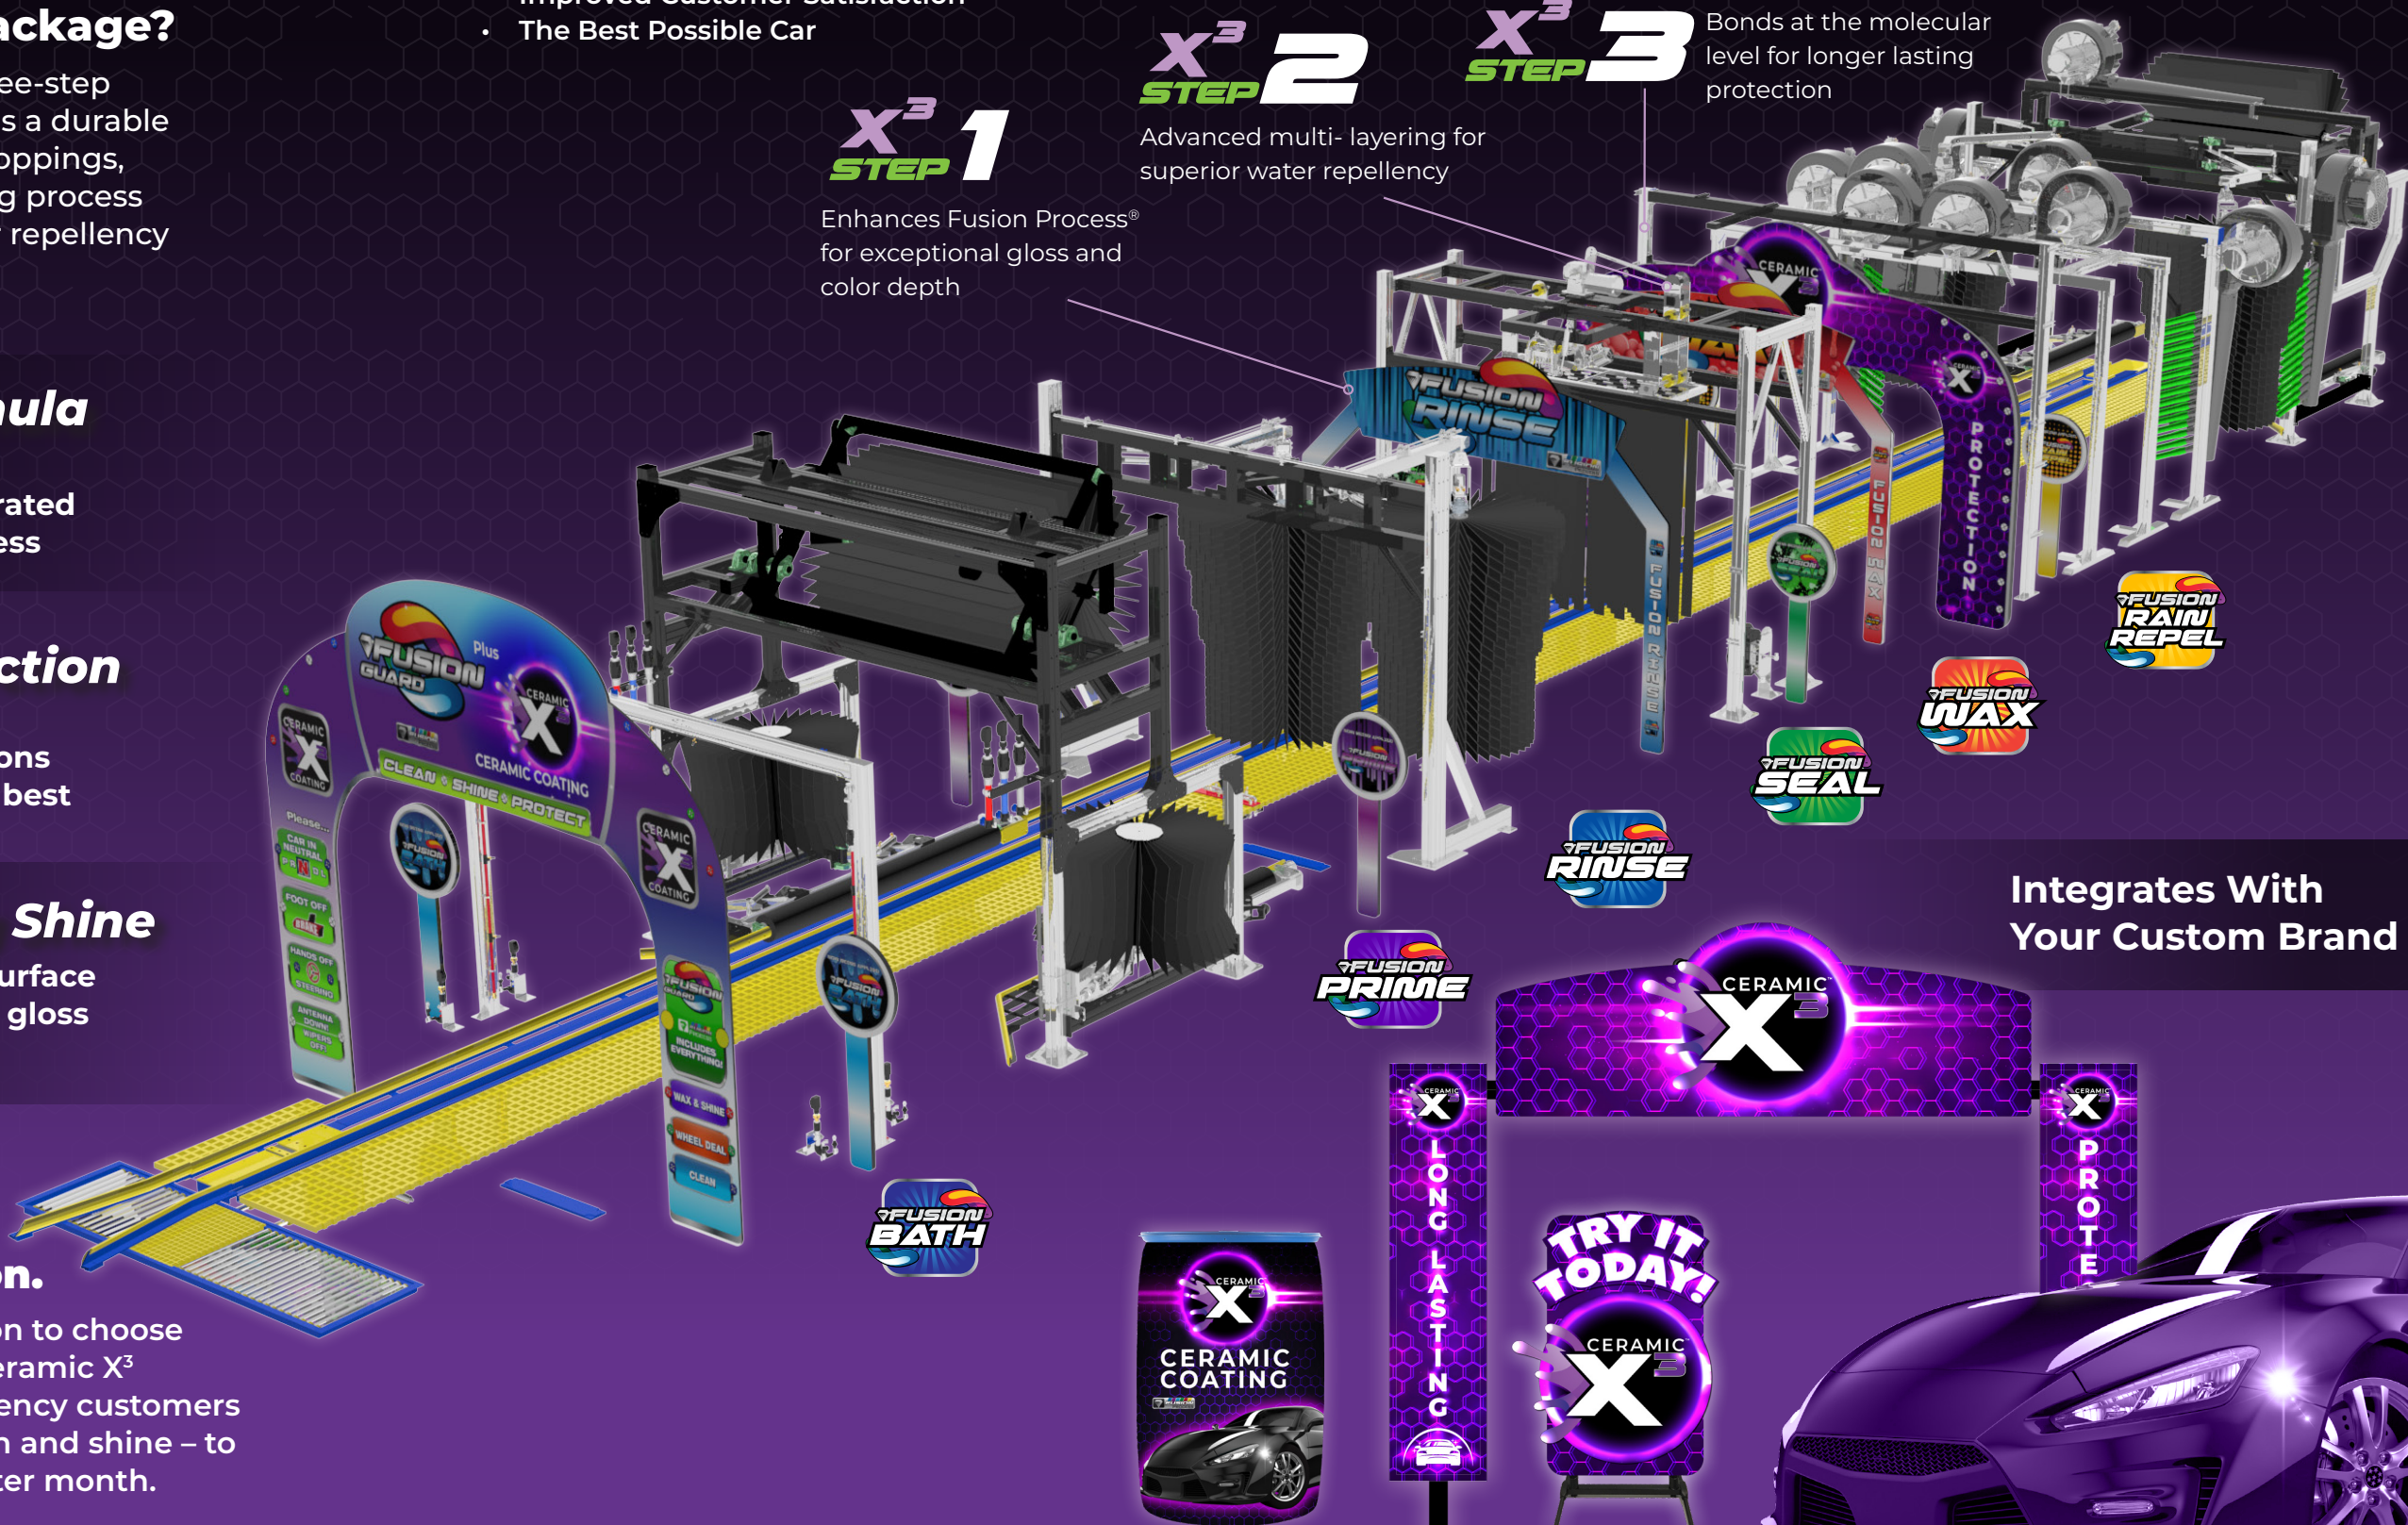

PLUS

Ceramic X³ PLUS Fusion Process Results in:

- Higher Average Tickets
- Improved Customer Satisfaction
- The Best Possible Car

MAKE CARS SHINE

Sonny's CarWash
Chemistry
by Diamond Shine

X³ STEP 1

Enhances Fusion Process® for exceptional gloss and color depth

X³ STEP 2

Advanced multi-layering for superior water repellency

X³ STEP 3

Bonds at the molecular level for longer lasting protection

Unrivaled Formula

Advanced three-step layering process integrated into the FUSION® process

Ultimate Protection

Resistant to dirt and environmental conditions to keep car looking its best

Longer Lasting Shine

Creates hydrophobic surface producing exceptional gloss and color depth

Deeper Shine. Longer Lasting Protection.