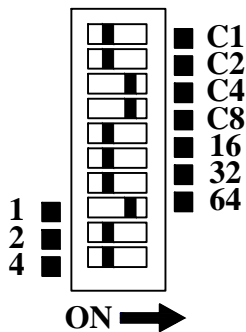

Dip Switch Settings

120 Volt
60 Hz
30 Amp

Common

Earth

Combine upper seven switches in "ON" position for vend time in minutes.

Combine lower three switches in "ON" position for number of closures to start.

Example Setting Range 3-1.2 minutes per coin - 1 coin to start.

**SELF SERVE SERIES
TIMER WIRING DIAGRAM**