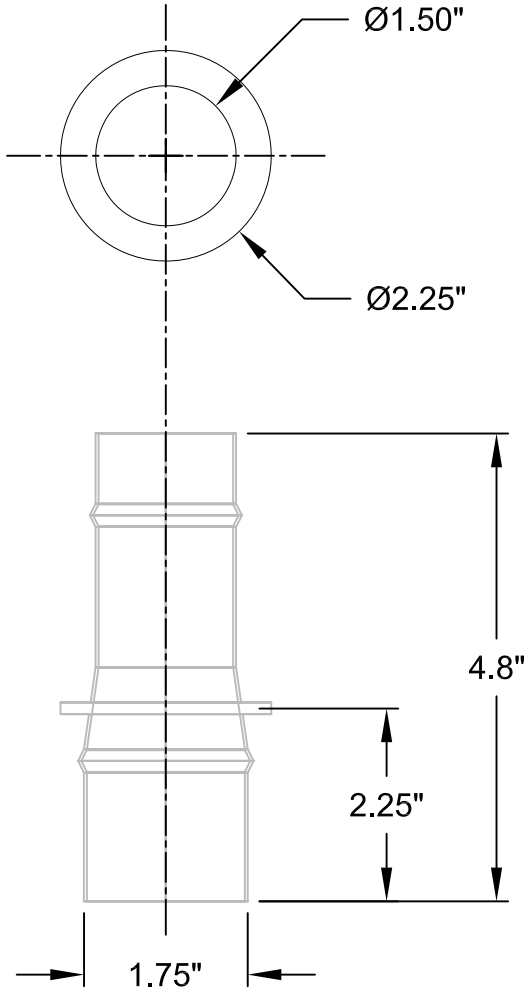

HOSE ADAPTER

For Approval

Certified For

Project: _____ By: _____

Your Order #: _____ Our Order #: _____

1. USED TO CONNECT 1-1/2" HOSE TO
 1-1/2" INLET VALVE.

2. MATERIAL: GALVANIZED STEEL