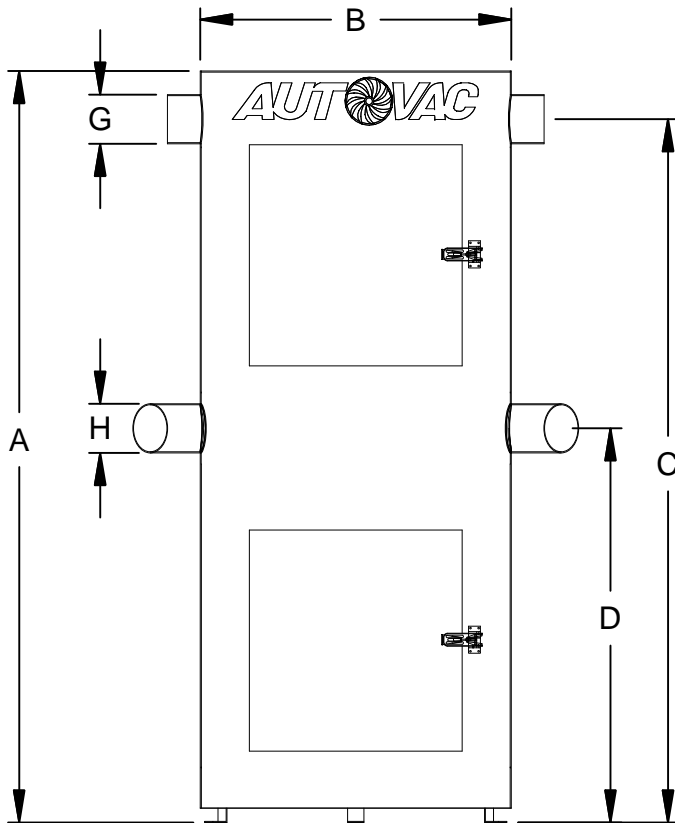

PRODUCT DATA

FABRICATED

FILTER SEPARATOR

WWW.AUTOVACINC.COM - Toll Free number 1-888-628-8682

SEPARATOR FILTER - 600 SERIES

For Approval Certified For

Job Name: _____

Customer: _____

Custom Color Code: _____

AVIQ#: _____

Approval Signature: _____

MODEL #	WEIGHT LBS.	Dimensions in Inches								
		A	B	C	D	E	F	G	H	J
FS6-60	150	60"	30"	60-1/4"	35-1/4"	16-3/4"	11"	6-1/2"	6-1/2"	33"
FS6-72	300	72"	30"	72-1/4"	36-1/4"	16-3/4"	11"	6-1/2"	6-1/2"	33"
PS-84	300	84"	38"	81-5/8"	45"	22-3/4"	14-1/2"	6-1/2"	6-1/2"	41-1/2"
PS-96	950	98-1/4"	45"	93-1/4"	45"	26"	16-1/2"	6-1/2"	6-1/2"	47-1/2"

NOTES: 1. Dimension G & H are O.D. pipe size.

2. Standard color is Silver / Gray.

FS-600

For custom color PMS Code: [CLICK HERE](#)

7/11/2014 REV. P