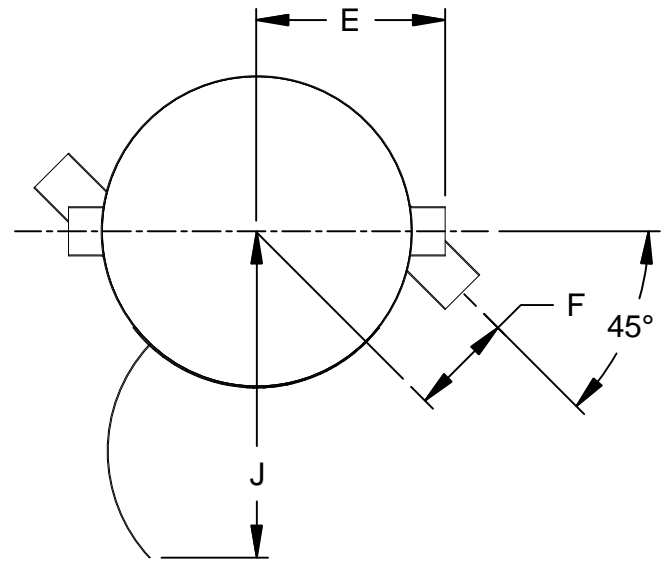

Custom Color Code: _____

AVIQ#: _____

Approval Signature: _____

MODEL #	WEIGHT LBS.	Dimensions in Inches								
		A	B	C	D	E	F	G	H	J
FS6-60	150	60"	30"	60-1/4"	35-1/4"	16-3/4"	11"	6-1/2"	6-1/2"	33"
FS6-72	300	72"	30"	72-1/4"	36-1/4"	16-3/4"	11"	6-1/2"	6-1/2"	33"
PS-84	300	84"	38"	81-5/8"	45"	22-3/4"	14-1/2"	6-1/2"	6-1/2"	41-1/2"
PS-96	950	98-1/4"	45"	93-1/4"	45"	26"	16-1/2"	6-1/2"	6-1/2"	47-1/2"

NOTES: 1. Dimension G & H are O.D. pipe size.

2. Standard color is Silver / Gray.

FS-600

For custom color PMS Code: [CLICK HERE](#)

7/11/2014 REV. P