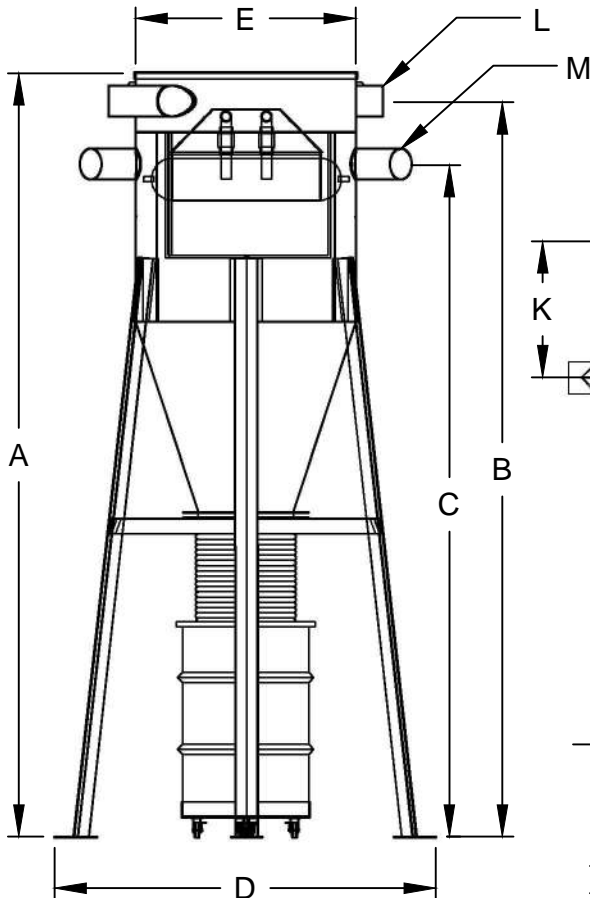

PLAN VIEW OF CONTACT SURFACES

MODEL #	Dimensions in Inches											
	A	B	C	D	E	F	G	H	J	K	L	M
PJ - 26	144-3/4"	139"	130"	65"	42-3/4"	20-1/4"	22"	29-3/4"	14"	21-1/2"	6-5/8"	6-5/8"
PJ - 38	144-3/4"	139"	130"	65"	42-3/4"	20-1/4"	22"	29-3/4"	14"	21-1/2"	6-5/8"	6-5/8"
PJ - 42	144-3/4"	139"	130"	65"	42-3/4"	20-1/4"	22"	29-3/4"	14"	21-1/2"	6-5/8"	6-5/8"