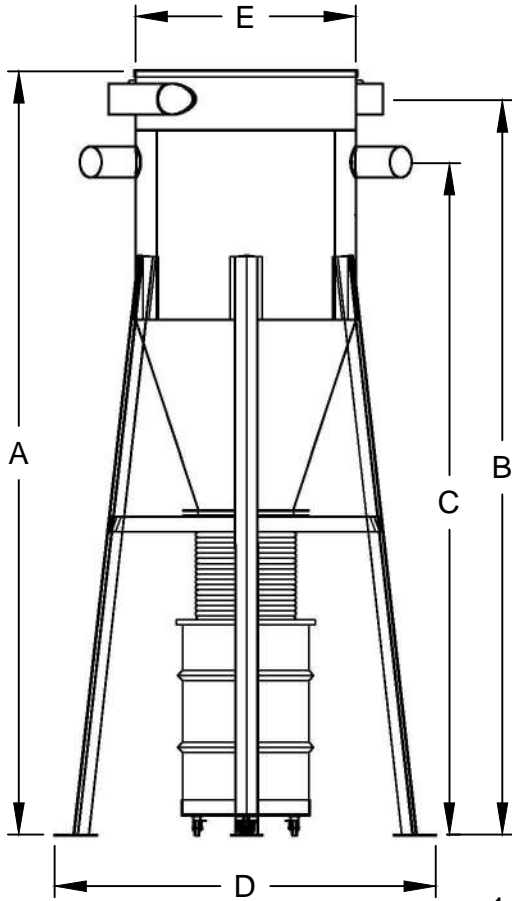

PRODUCT DATA

FABRICATED

HOPPER SEPARATOR

WWW.AUTOVACINC.COM - Toll Free number 1-888-628-8682

HOPPER SEPARATOR STANDARD

For Approval

Certified For

Job Name: _____

Customer: _____

Custom Color Code: _____

AVIQ#: _____

Approval Signature: _____

PLAN VIEW OF CONTACT SURFACES

MODEL #	Dimensions in Inches											
	A	B	C	D	E	F	G	H	J	K	L	M
ST - 26	144-3/4"	139"	130"	65"	42-3/4"	20-1/4"	22"	29-3/4"	14"	21-1/2"	6-5/8"	6-5/8"
ST - 38	144-3/4"	139"	130"	65"	42-3/4"	20-1/4"	22"	29-3/4"	14"	21-1/2"	6-5/8"	6-5/8"
ST - 42	144-3/4"	139"	130"	65"	42-3/4"	20-1/4"	22"	29-3/4"	14"	21-1/2"	6-5/8"	6-5/8"