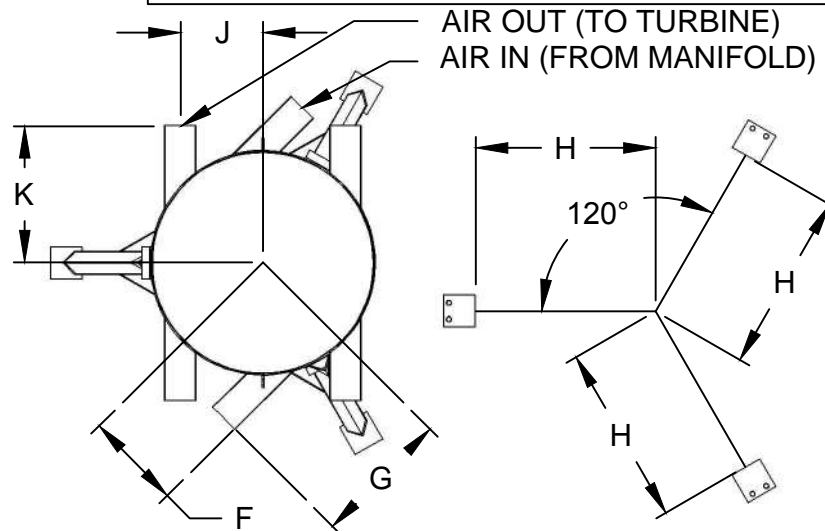

PRODUCT DATA

FABRICATED

HOPPER SEPARATOR

WWW.AUTOVACINC.COM - Toll Free number 1-888-628-8682

HOPPER SEPARATOR STANDARD

For Approval

Certified For

Job Name: _____

Customer: _____

Custom Color Code: _____

AVIQ#: _____

Approval Signature: _____

PLAN VIEW OF CONTACT SURFACES

MODEL #	Dimensions in Inches											
	A	B	C	D	E	F	G	H	J	K	L	M
ST - 26	144-3/4"	139"	130"	65"	42-3/4"	20-1/4"	22"	29-3/4"	14"	21-1/2"	6-5/8"	6-5/8"
ST - 38	144-3/4"	139"	130"	65"	42-3/4"	20-1/4"	22"	29-3/4"	14"	21-1/2"	6-5/8"	6-5/8"
ST - 42	144-3/4"	139"	130"	65"	42-3/4"	20-1/4"	22"	29-3/4"	14"	21-1/2"	6-5/8"	6-5/8"