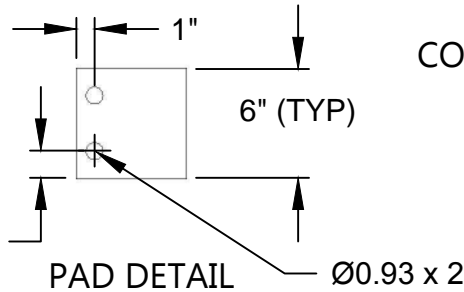

PRODUCT DATA

FABRICATED

HOPPER SEPARATOR

WWW.AUTOVACINC.COM - Toll Free number 1-888-628-8682

HOPPER SEPARATOR STANDARD

For Approval

Certified For

Job Name: _____

Customer: _____

Custom Color Code: _____

AVIQ#: _____

Approval Signature: _____

PLAN VIEW OF CONTACT SURFACES

MODEL #	Dimensions in Inches											
	A	B	C	D	E	F	G	H	J	K	L	M
ST - 26	144-3/4"	139"	130"	65"	42-3/4"	20-1/4"	22"	29-3/4"	14"	21-1/2"	6-5/8"	6-5/8"
ST - 38	144-3/4"	139"	130"	65"	42-3/4"	20-1/4"	22"	29-3/4"	14"	21-1/2"	6-5/8"	6-5/8"
ST - 42	144-3/4"	139"	130"	65"	42-3/4"	20-1/4"	22"	29-3/4"	14"	21-1/2"	6-5/8"	6-5/8"