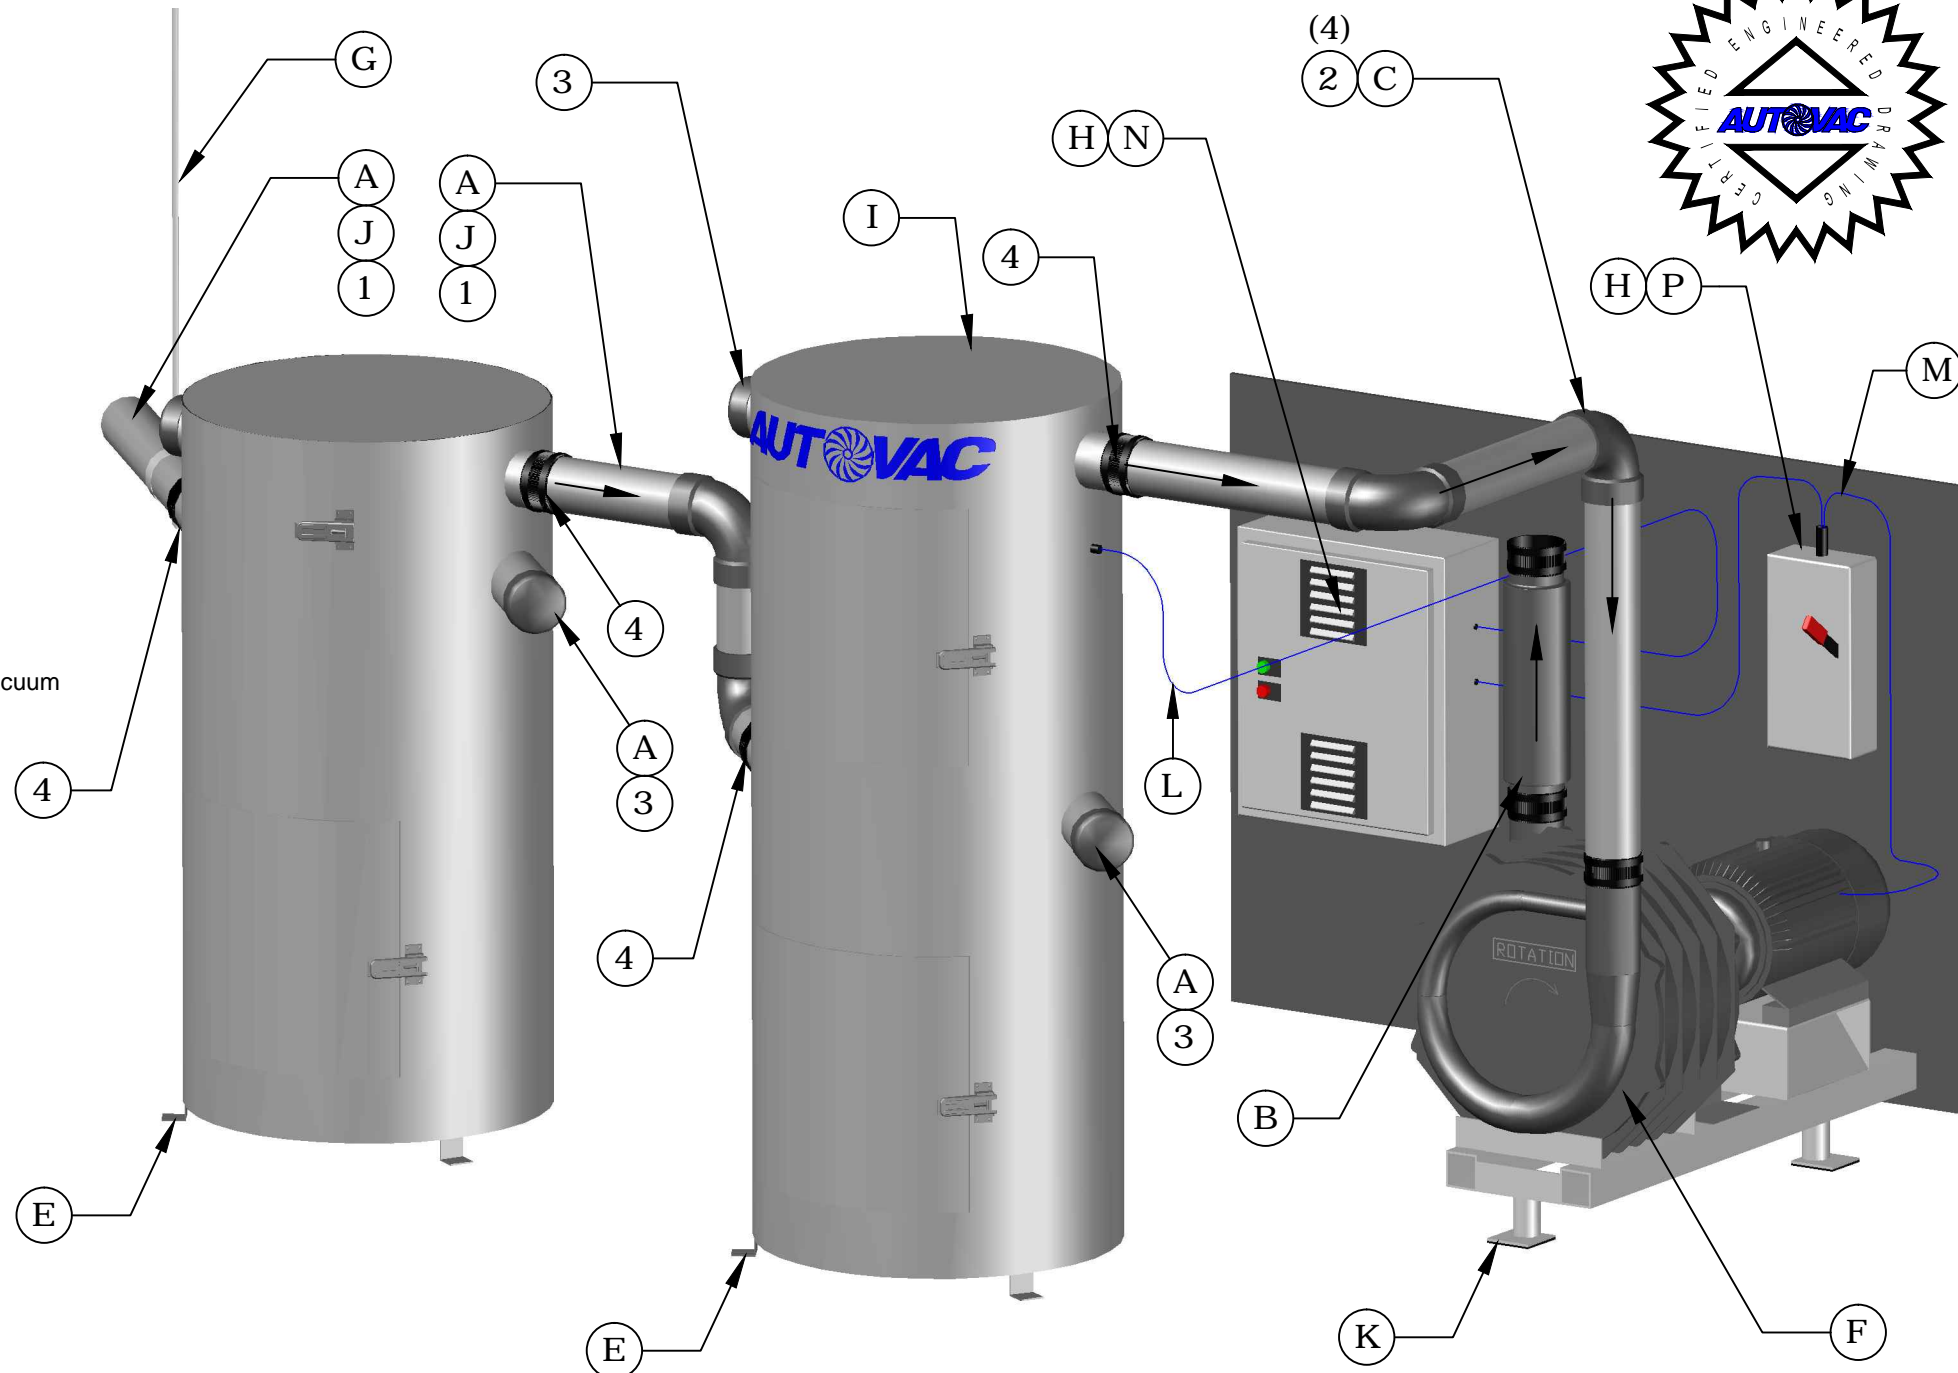

- (A) These lines carry dirt and debris from Vacuum Cleaning System, one or two lines are required.
- (B) 4" Vacuum Producer exhaust air. Pipe to atmosphere 20 ft. max. with metallic pipe no smaller than 4".
- (C) 4" Vacuum Producer inlet air and filter separator vacuum supply line.
- (D) Not used
- (E) Foot pad leg support, 3 locations typical.
- (F) Industrial duty 4 bearing, coupled vacuum producer.
- (G) Support pipe every 10 ft. minimum with an approved support hanger system. Never allow pipe to sag. Install hangers as needed. Sway brace as required.
- (H) Optional Equipment: Electrical connection required for disconnect switch, magnetic starter or Vacuum IQ to Vacuum Producer per local code. Installation location to vary.
- (I) Filter Separator Model # SF101Z.
- (J) 4" diameter pipe carries dirt from system. See pipe system drawings.
- (K) Foot pad leg support, 3 locations typical. Do not bolt down firm, leave lock nut on stud 1/2" above mounting plate.
- (L) Transducer cable from Separator to Vacuum IQ via conduit (supplied by others).
- (M) Motor control cable from Vacuum Producer to Vacuum IQ via conduit (supplied by others).
- (N) Vacuum I.Q (Optional)
- (P) Disconnect Switch

**AUTOVAC**  
Industrial  
Vacuum & Air Systems

APPROVED BY:	
DATE:	
DESCRIPTION:	
DRAWN BY:	
REVISION NUMBER:	

**4" SINGLE VACUUM PRODUCER, FILTER SEPARATOR & PRIMARY SEPARATOR EQUIPMENT HOOK-UP KIT - ABS**

CHECKED BY: MFG. APPROVAL SHEET NO. XXX  
 DATE: 10/25/2012  
 SALES PERSON: FINAL: ST  
 DATE: 10/25/2012  
 ST

1 OF 1

**EQUIPMENT HOOK-UP PARTS LIST**

NO.	DESCRIPTION	PART NO.	MFR.	QTY.
1	4" ABS PIPE	C521-0003	AUTOVAC	30'
2	4" ABS LONG SWEEP 90° ELBOW	C526-0203	AUTOVAC	7
3	4" ABS CAP	C529-0003	AUTOVAC	3
4	4" NO-HUB	C591-0003	AUTOVAC	3

4" SINGLE VACUUM PRODUCER, FILTER SEPARATOR & PRIMARY SEPARATOR EQUIPMENT HOOK-UP KIT ABS PIPE

**X209-4**