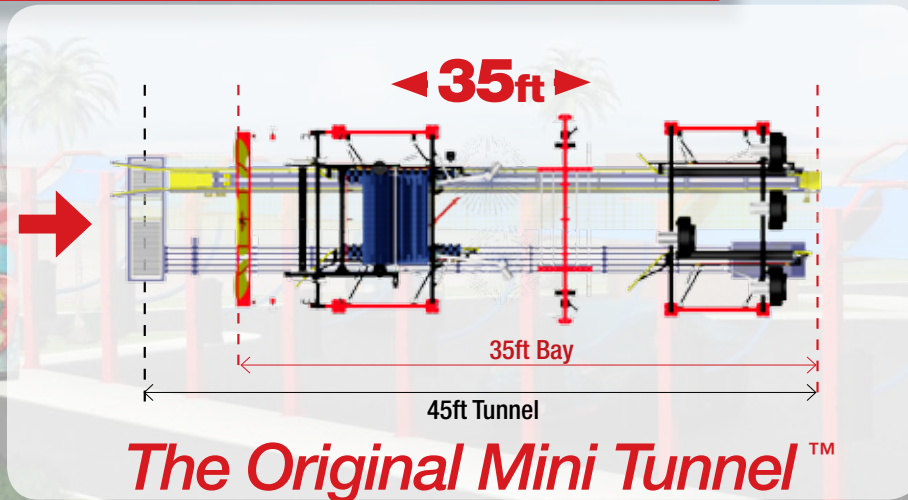

Site Layouts

Xtreme Xpress Mini Tunnel

35 feet
50 cars per hour

Xtreme Throughput

50+ clean, dry, shiny cars per hour lets you capitalize on spikes in volume without slowing production.

Xtreme Size

Requires only 35-feet of bay space. Exclusive shallow pit conveyor and reduced electrical load requirements makes in-bay retrofits easy and affordable.

Xtreme Profit

Standard triple foam, total body protectant, and tire dressing application lets you increase dollar-per-car revenue without slowing production.

Sample Xtreme Xpress Layouts
Start Your Planning at SonnysDirect.com

Mini 43ft Express

Property Area:
14,125 sq. ft.

Up To **50** Cars Per Hour

Mini 43ft C-Store

Property Area:
45,900 sq. ft.

Up To **50** Cars Per Hour

Mini 50ft Express

Property Area:
45,900 sq. ft.

Up To **60** Cars Per Hour

Watch new case studies online and subscribe to our YouTube channel
[YouTube /sonnyscarwashfactory](https://www.youtube.com/channel/UC...)