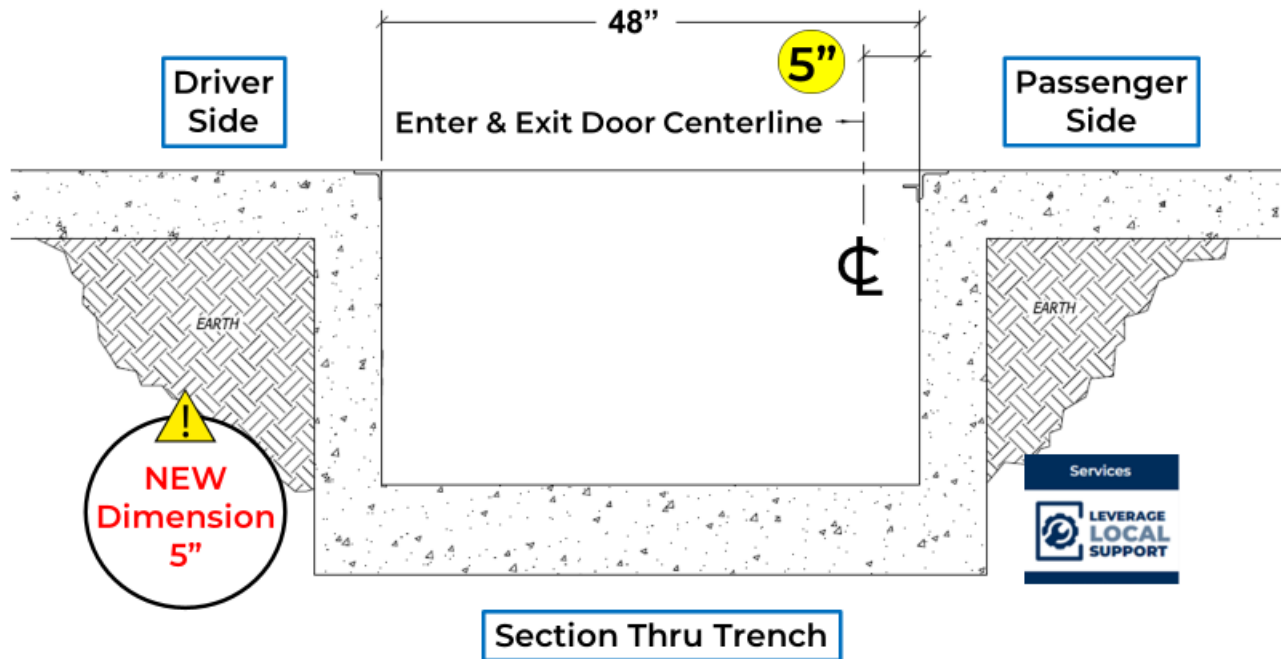

July 22, 2022

NEW Enter & Exit Door

Centerline Dimension From 7" to 5"

Inspect, Confirm
ONLY Concrete Pit
NEW Enter & Exit Door Centerline
From 7" to 5"

SUMMARY

As of August 1, 2022, the Enter and Exit Door Centerline Dimension will change from 7" to 5". The change reflects the position of the Trench in Relation to the Door Centerline.

NEW ENTER & EXIT DOOR CENTERLINE