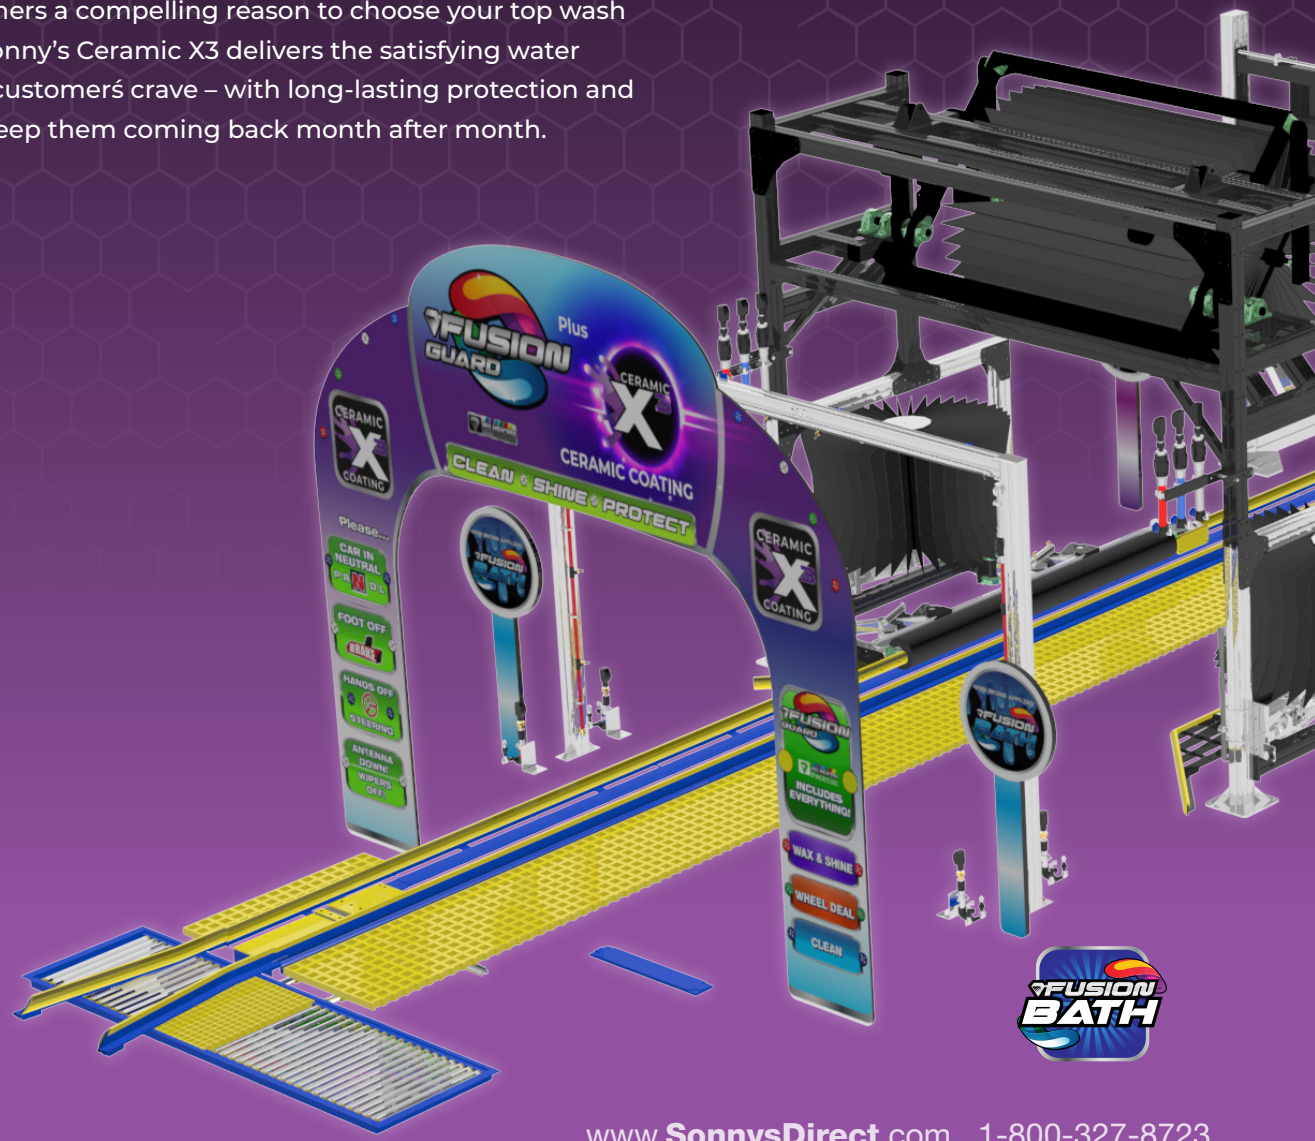

# CERAMIC X<sup>3</sup>

PLUS

**FUSION**  
PROCESS™

**X<sup>3</sup>**  
**STEP 1**

Enhances Fusion Process® for exceptional gloss and color depth

## Deeper Shine. Longer Lasting Protection.

Give customers a compelling reason to choose your top wash package. Sonny's Ceramic X3 delivers the satisfying water repellency customers crave – with long-lasting protection and shine – to keep them coming back month after month.

**Ceramic X<sup>3</sup> PLUS Fusion Process Results in:**

- Higher Average Tickets
- Improved Customer Satisfaction
- The Best Possible Car

**X<sup>3</sup>**  
**STEP 2**

Advanced multi-layering for superior water repellency

**X<sup>3</sup>**  
**STEP 3**

Bonds at the molecular level for longer lasting protection

**Make CarWashing Easy**