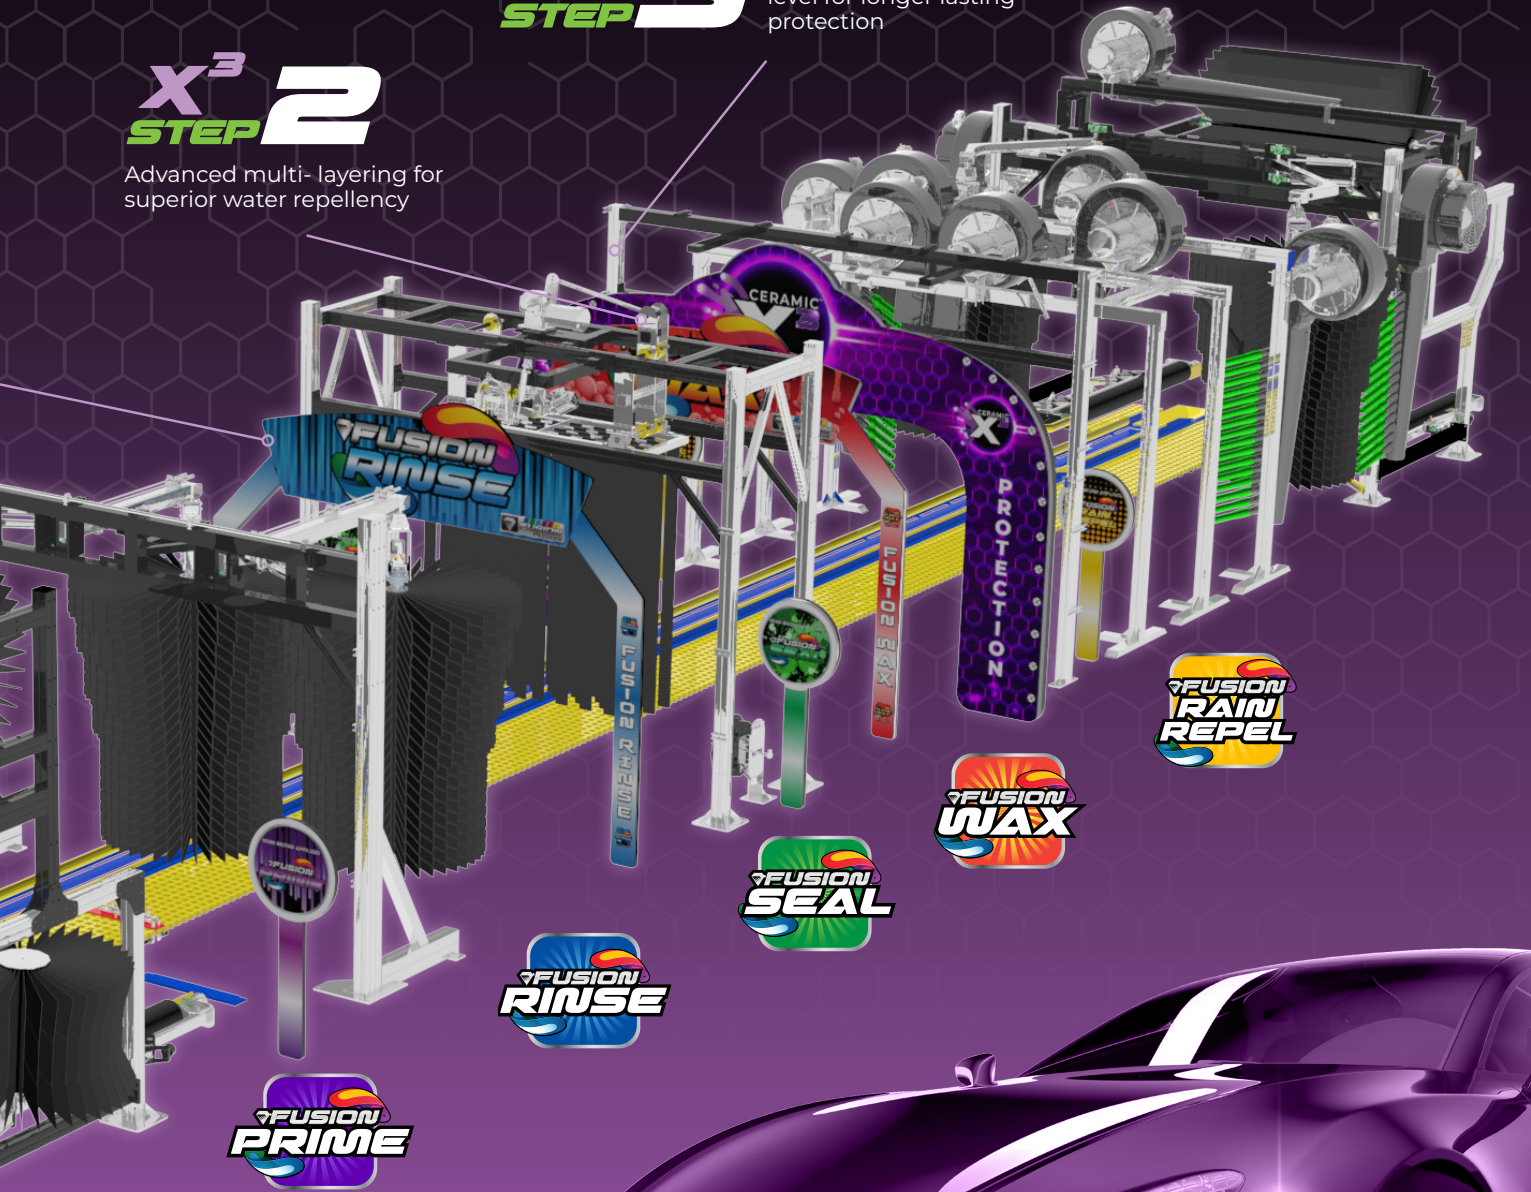

# CERAMIC X<sup>3</sup>

PLUS

**FUSION**  
PROCESS™

**X<sup>3</sup>**  
**STEP 1**

Enhances Fusion Process® for exceptional gloss and color depth

## Deeper Shine. Longer Lasting Protection.

Give customers a compelling reason to choose your top wash package. Sonny's Ceramic X3 delivers the satisfying water repellency customers crave – with long-lasting protection and shine – to keep them coming back month after month.

**Ceramic X<sup>3</sup> PLUS Fusion Process Results in:**

- Higher Average Tickets
- Improved Customer Satisfaction
- The Best Possible Car

**X<sup>3</sup>**  
**STEP 2**

Advanced multi-layering for superior water repellency

**X<sup>3</sup>**  
**STEP 3**

Bonds at the molecular level for longer lasting protection

**Make CarWashing Easy**