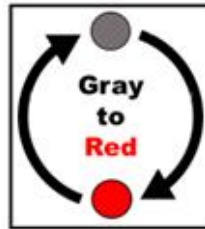

Impeller CW Wheel **Color** Change For 15HP Mammoth Blower

Technical Bulletin

December 15, 2021

Designed here. Built here. Backed here.™

ONLY a Color Change

Still a
Mammoth
CW Wheel

IMPORTANT: If any questions arise, call Sonny's Technical Support Team at 1-800-327-8723, Ext: 234.