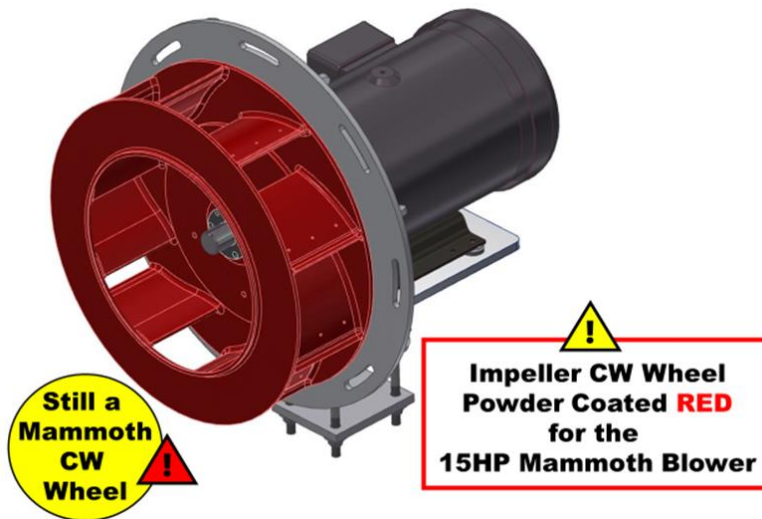

Impeller CW Wheel **Color** Change

For 15HP Mammoth Blower - December 15, 2021

Due to a **Shortage** on **Epoxy Powder Coating Materials**, 120 Impeller Wheels for the 15HP Mammoth Blower will be powder coated **Red** instead of **Gray**.

Mammoth Impeller CW Wheels Powder Coated Red

The information below covers the change.

NOTE: Temporary Color Change to Red. It's STILL a Mammoth CW Wheel.

Please contact **Sonny's Tech Support Team** with any questions regarding this Technical Bulletin.

You can also visit our website at www.SonnysDirect.com

DEPARTMENT	PHONE
Toll Free Main Line	800-327-8723
Sonny's Tech Support	954-720-4100 Extension 234

Sonnys-Support@SonnysDirect.com