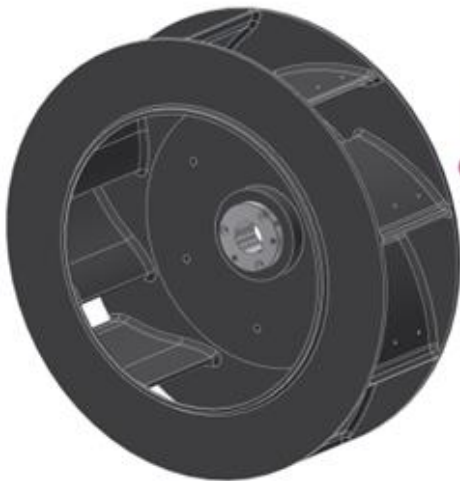

Impeller CW Wheel **Color** Change For 15HP Mammoth Blower

Technical Bulletin

December 15, 2021

Designed here. Built here. Backed here.™

ONLY a Color Change

Still a
Mammoth
CW Wheel